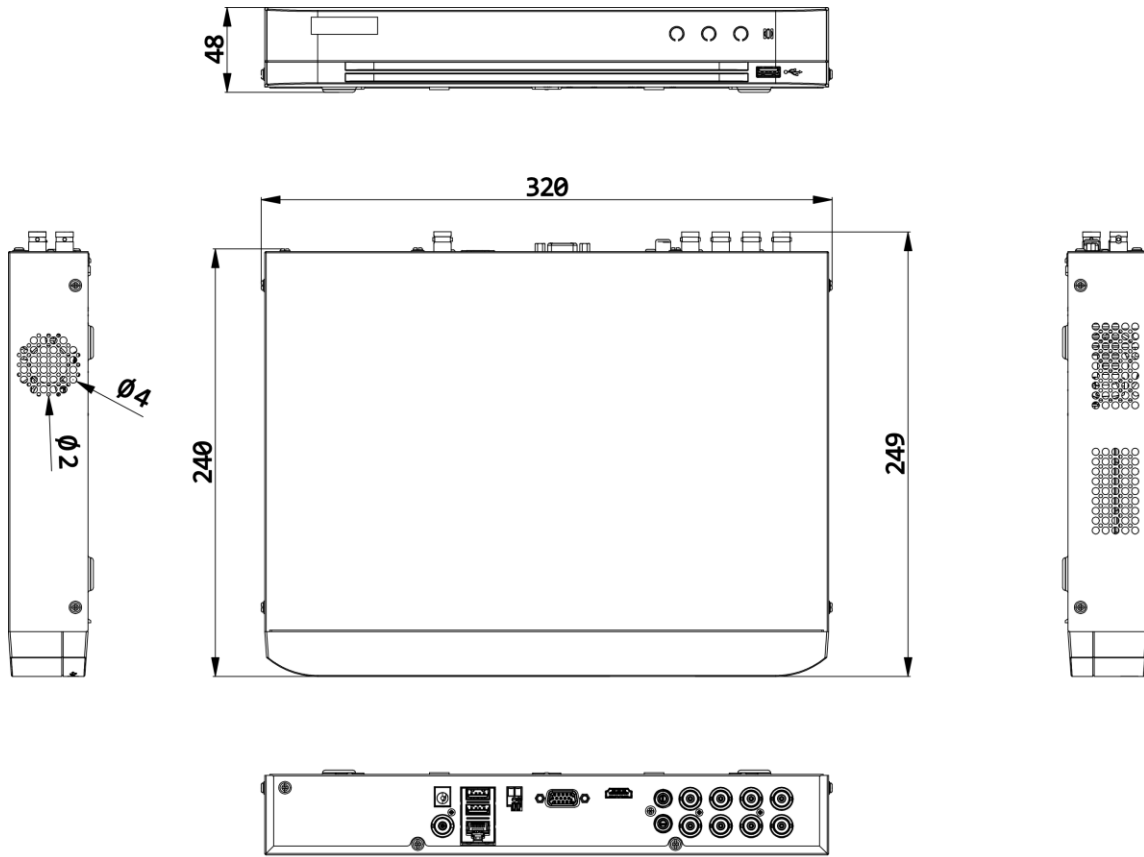

## ▪ Physical Interface

▪ Dimension

scale/1:1;Unit/mm

**Headquarters**

No.555 Qianmo Road, Binjiang District,  
Hangzhou 310051, China  
T +86-571-8807-5998  
www.hikvision.com

Follow us on social media to get the latest product and solution information.