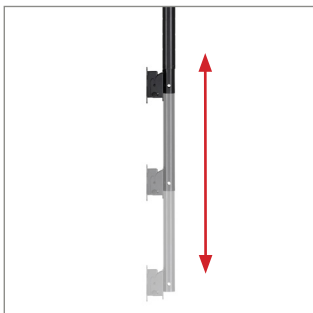

Exclusively Available from **dvs**™
DELIVERING VISION

XRCEILING100

ADJUSTABLE DROP FLAT SCREEN CEILING MOUNT

XRCEILING100 is a flat screen ceiling mount that features a tool-less adjustable drop and an easy screen tilt, suitable for screens up to 27" with a max weight of 10kg. The adjustable drop allows the screen to be mounted at a selection of pre-set heights and integrated cable management helps to create a tidy install.

SPECIFICATION

Recommended screen size	up to 27"
Max load	10kg
VESA® compatibility	up to 100 x 100
Tilt	+17° / -10°
Ceiling drop (to the centre of the interface)	822mm - 1472mm
Ceiling plate diameter (without cover plate)	120mm
Colour	Black

FEATURES

- Mounts a small flat screen to the ceiling
- Easy tilt adjustment of the screen
- Adjustable ceiling drops in increments of 50mm
- Multiple grub screws allow micro-adjustment of the pole to ensure a perfectly aligned drop
- Integrated cable management for a tidy install
- Simple hook-on screen installation

SUITABLE FOR SCREENS UP TO 27"

Tool-less height adjustment

Integrated cable management through the top or side of the ceiling mount

Features easy tilt adjustment of screen

Grub screws allow micro-adjustment of the pole to ensure a perfect drop