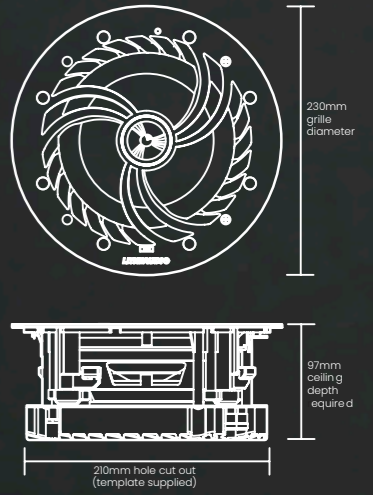

DIMENSIONS

AR

OPEN YOUR PHONE CAMERA & SCAN THE QR CODE FOR AUGMENTED REALITY

IOS 13+ iPadOS 13+ or Android with ARCore 1.9+ required

MULTI-ROOM AUDIO

Our All-In-One Multi-Room Wi-Fi Ceiling Speakers combine an amplifier, wi-fi receiver, and a high-quality speaker to offer you the absolute all-in-one wireless system. AirPlay 2 certified and the perfect addition to a HomeKit setup.