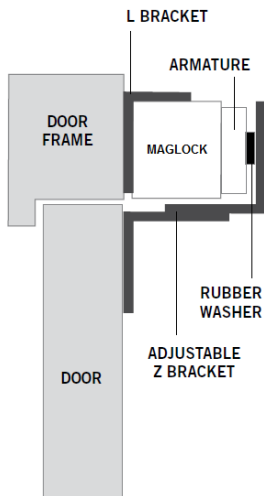

STP-EM300ZL

Z & L bracket set

Fully adjustable Z & L bracket set for slim maglocks. Suitable for inward opening doors.

Features

- For use on inward opening doors
- Compatible with all STP slim cased maglocks
- Anodised aluminium finish
- Fully adjustable

Technical Information

- Maximum adjustment = 18mm
- 2 required for double maglocks
- Dimensions:
Z bracket: 220mm(L) x 65mm(W) x 97mm(H)
L bracket : 250mm(L) x 48mm(W) x 30mm(D)

Related Products