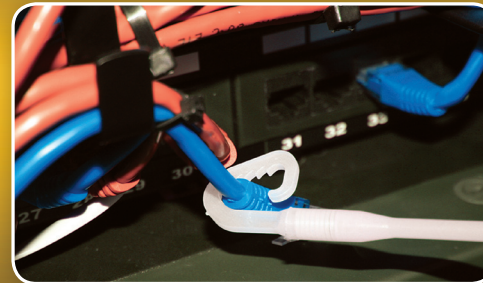

## ABOUT

The Polymer Rod Set is a non-conductive cable routing tool, perfect for use in electrically sensitive areas such as data cabling, computer housings, telecoms and machinery.

The GRP and Polymer mixture used to produce the kit offers excellent strength, whilst different ratios and profiles offer a range of flexibilities. The 4 piece set offers excellent value, making it the perfect starter or occasional set.

Polymer Rod Set 4 **SRPRS**

This non-conductive, shortened set of rods is ideal when working in confined spaces. Whilst it is compatible with the standard range of Super Rod attachments, it has its own range of polymer 'Glo in the Dark' attachments. An excellent choice when working in electrically sensitive areas such as server rooms.

Why is it ideal for working in electrically sensitive areas?

- 3 different configurations of kit.
- Non-conductive polymer material makes it ideal when working with sensitive materials and components.
- All attachments are 'Glo in the Dark', perfect for working in dark conditions.
- Easily fits in your toolbox.