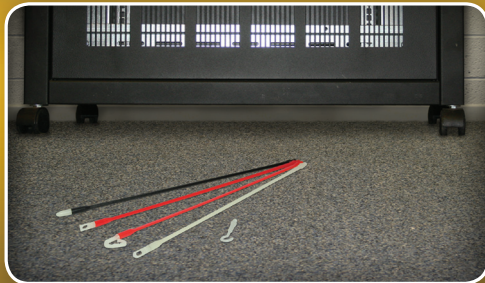

## ABOUT

The Polymer Rod Set is a non-conductive cable routing tool, perfect for use in electrically sensitive areas such as data cabling, computer housings, telecoms and machinery.

The GRP and Polymer mixture used to produce the kit offers excellent strength, whilst different ratios and profiles offer a range of flexibilities. The 4 piece set offers excellent value, making it the perfect starter or occasional set.

## CONTENTS

- 1 x 5mm x 330mm Round Black Rod
- 1 x 5mm x 330mm Round Red Rod
- 1 x 5mm x 330mm Flat Red Rod
- 1 x 5mm x 330mm Round Glow Rod
- 1 x Domed Bullet
- 1 x Mini Eye
- 1 x Glow Claw
- 1 x Domed Eye
- 1 x Mini Hook

Polymer Rod Set 4 **SRPRS**

This non-conductive, shortened set of rods is ideal when working in confined spaces. Whilst it is compatible with the standard range of Super Rod attachments, it has its own range of polymer 'Glo in the Dark' attachments. An excellent choice when working in electrically sensitive areas such as server rooms.

Why is it ideal for working in electrically sensitive areas?

- 3 different configurations of kit.
- Non-conductive polymer material makes it ideal when working with sensitive materials and components.
- All attachments are 'Glo in the Dark', perfect for working in dark conditions.
- Easily fits in your toolbox.