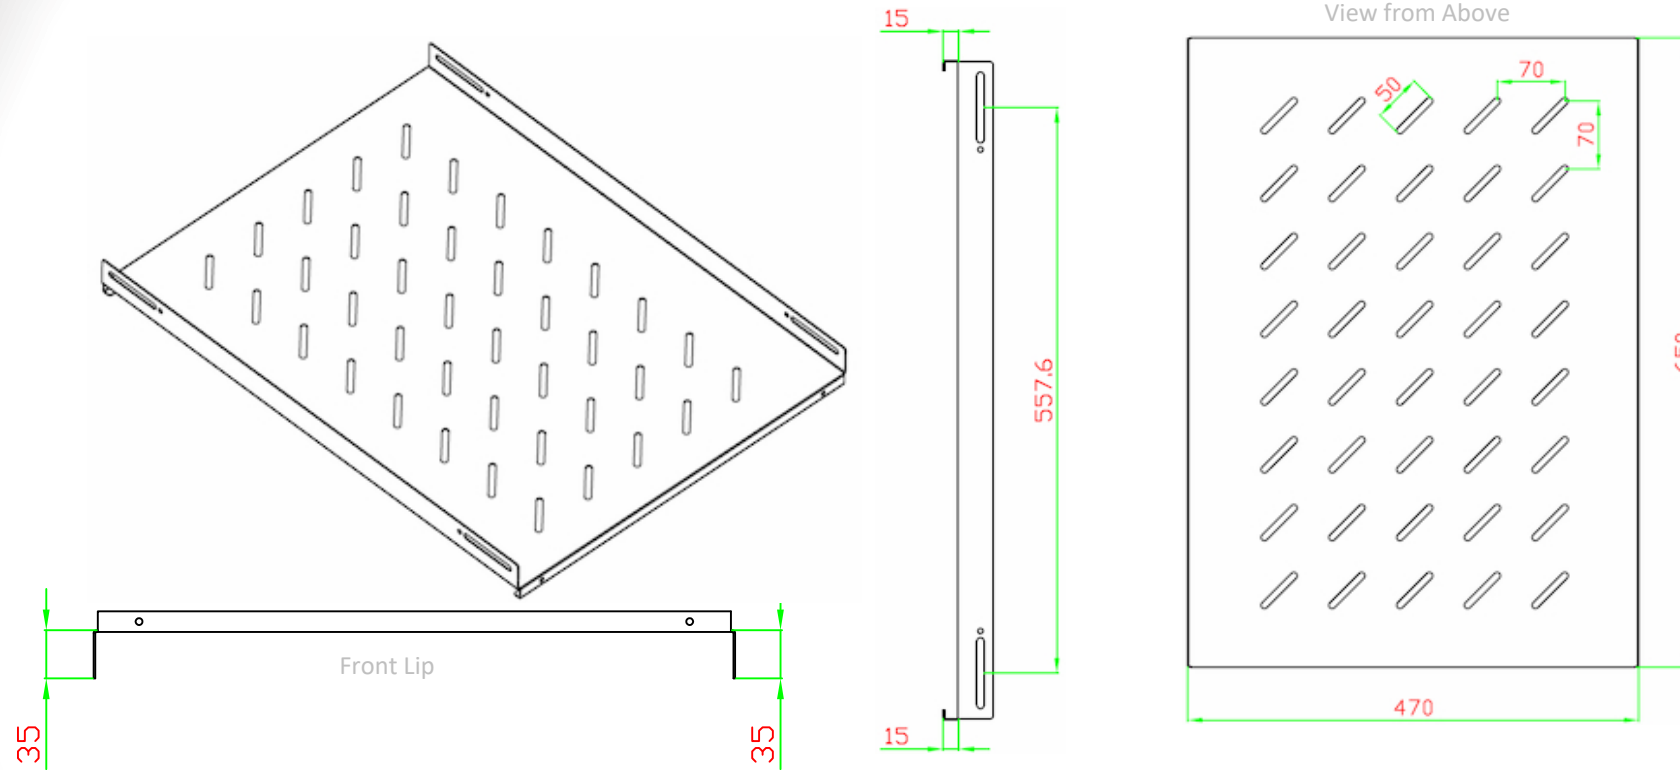

All-Rack™

650mm Deep Fixed Shelf

This shelf can be installed in all All-Rack 1000mm deep floor cabinets. It has been specifically designed to fix at the front and rear.

Loading Capacity: 90kg

Material: 1.2mm Steel

Colour: Black RAL 9005

Style : Vented

Partcode : SHELF650100

Installation : This shelf fixes at the front and rear using cagenuts

Compatible with the following cabinets:

CAB186X10, CAB226X10, CAB276X10, CAB278X10, CAB376X10, CAB378X10, CAB426X10, CAB428X10, CAB476X10, CAB478X10