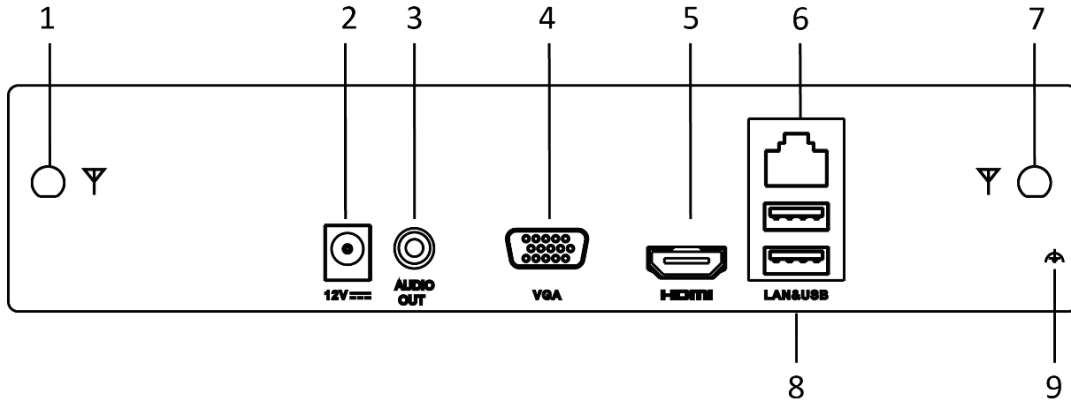

Alarm In/Out	No
General	
Power Supply	12 VDC
Consumption (without HDD)	≤ 12 W
Working Temperature	-10 °C to 55 °C (14 °F to 131 °F)
Working Humidity	10% to 90%
Dimension (W × D × H)	260 mm × 246 mm × 48 mm (10.2" × 9.7" × 1.9")
Weight (without hard disk)	≤ 1 kg (2.2 lb)
Kit	
Accessories	Power: 4 × IPC power cables, 1 × NVR power cable Network cable: RJ45, Cat5e UTP, 1 m. Connects NVR and Switch HDMI cable: 1 × HDMI cable, 2 m, black
Hard Drive	Pre-installed 1 TB HDD
Certification	FCC, CE
Weight (with package)	≤ 7 kg (15.4 lb)

Camera Dimension

Camera Accessory

DS-1280ZJ-XS
Junction Box

NVR Dimension

Unit: mm

Physical Interface

No.	Description	No.	Description
1	Wi-Fi Antenna	6	LAN
2	Power Supply	7	Wi-Fi Antenna
3	Audio Out	8	USB
4	VGA Interface	9	Ground
5	HDMI Interface		