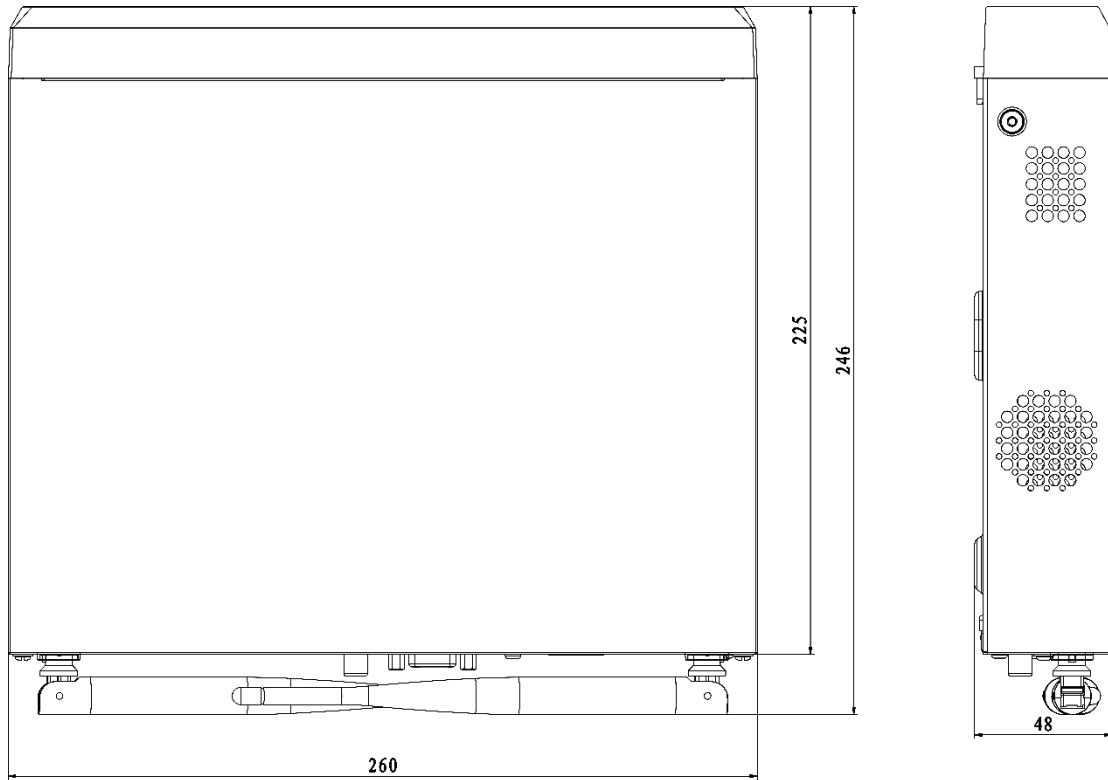

Camera Dimension

Camera Accessory

DS-1280ZJ-XS
Junction Box

NVR Dimension

Unit: mm

Physical Interface

No.	Description	No.	Description
1	Wi-Fi Antenna	6	LAN
2	Power Supply	7	Wi-Fi Antenna
3	Audio Out	8	USB
4	VGA Interface	9	Ground
5	HDMI Interface		