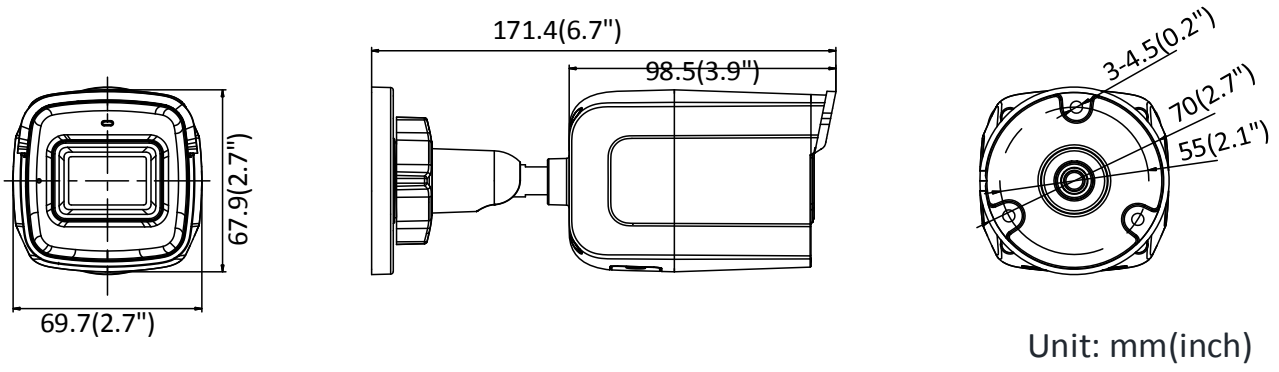

Alarm In/Out	No
General	
Power Supply	12 VDC
Consumption (without HDD)	≤ 12 W
Working Temperature	-10 °C to 55 °C (14 °F to 131 °F)
Working Humidity	10% to 90%
Dimension (W × D × H)	260 mm × 246 mm × 48 mm (10.2" × 9.7" × 1.9")
Weight (without hard disk)	≤ 1 kg (2.2 lb)
Kit	
Accessories	Power: 4 × IPC power cables, 1 × NVR power cable Network cable: RJ45, Cat5e UTP, 1 m. Connects NVR and Switch HDMI cable: 1 × HDMI cable, 2 m, black
Hard Drive	Pre-installed 1 TB HDD
Certification	FCC, CE
Weight (with package)	≤ 7 kg (15.4 lb)

Camera Dimension

Camera Accessory