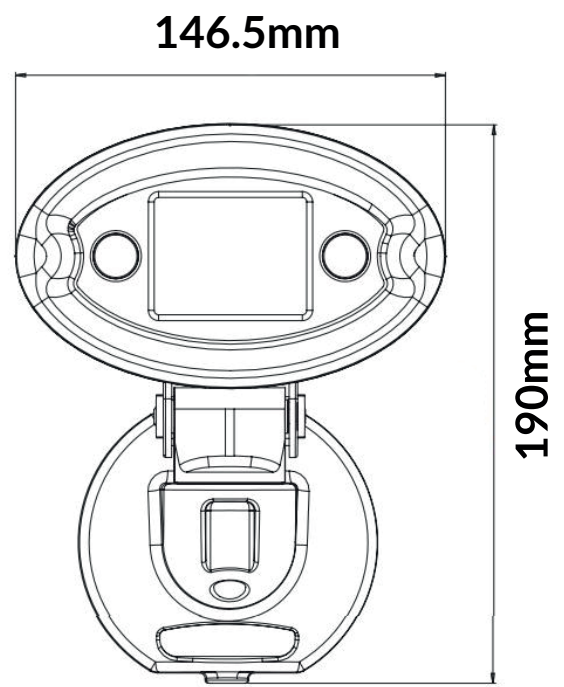

The PIR detection range is 15m x 90° using a quad sensor which matches the camera's field of view. A switchable IR-cut filter means you will see realistic colour images by day and still be able to see images in the dark by way of the powerful built in IR illumination. The PIR settings are adjustable within the web portal, allowing the user to configure sensitivity, and/or gating and pulse counting, as well as the day/night threshold. OCULi is fully tamper protected with IR anti-masking, 3 axis inertia sensing and enclosure tamperers.

Example Scenario

Dimensions

Basic Information

Power Requirements	2 x 3.6v lithium D cells OR 2 x 3.7v rechargeable Li-ion (not supplied)
Mobile Data	4G to dedicated cloud server
Battery Life	6-9 months on 3.6v lithium D cells
Micro SD	8gb (supplied)
SIM Card	BT non-network specific UK SIM
Weight	850g (without batteries)
Operating Temperature Range	-20°C to +60°C
Mounting Height	2.4 to 4 meters
Weather Rating	IP66
Warranty	2 years

Camera Information

Selectable Camera Resolution	640 x 480 1280 x 720 1920 x 1080 2560 x 1944
Camera Lens	90° Horizontal
Video Sequence	2 frames per second over 7 seconds

Lighting Information

IR LED	IR frequency 850nm
IR Power	1 amp
IR Distance	10 meters