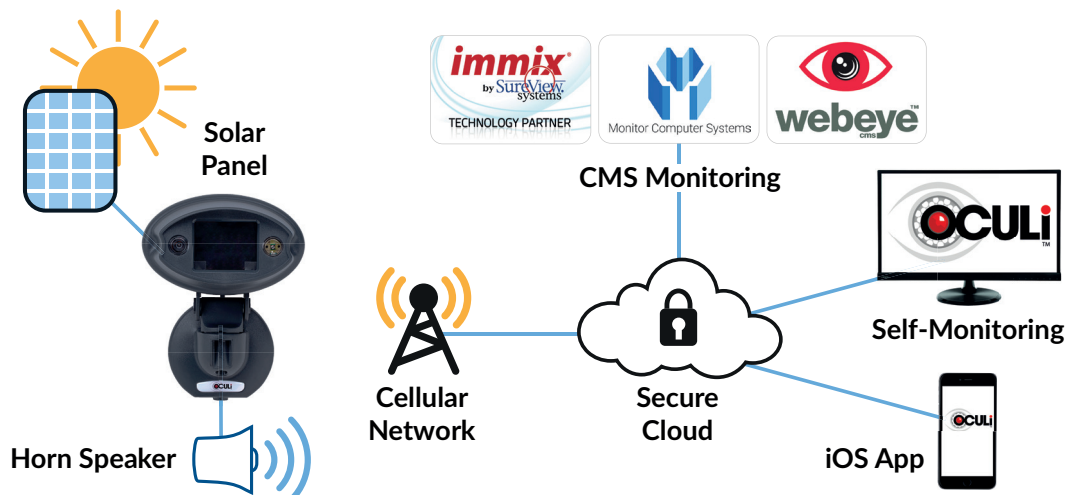

Example Scenario