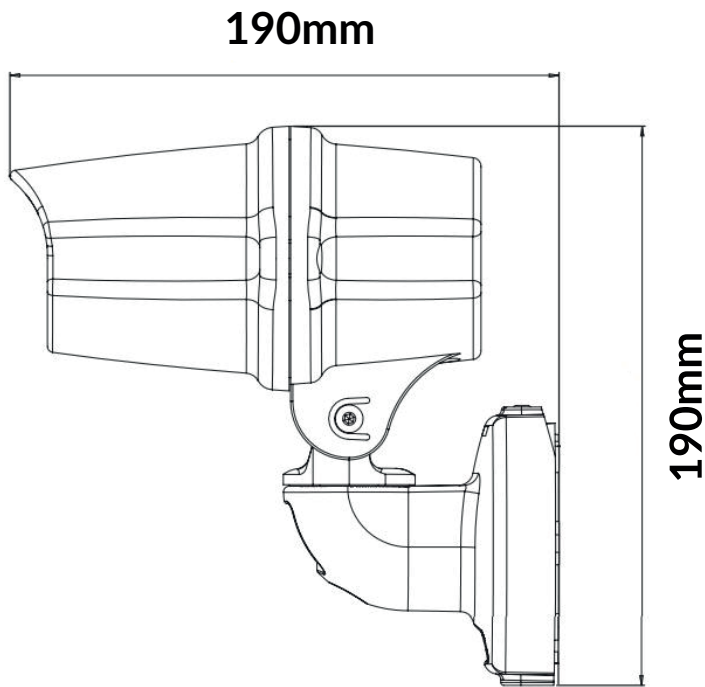

The PIR detection range is 15m x 90° using a quad sensor which matches the camera's field of view. A switchable IR-cut filter means you will see realistic colour images by day and still be able to see images in the dark by way of the powerful built in IR illumination. The PIR settings are adjustable within the web portal, allowing the user to configure sensitivity, and/or gating and pulse counting, as well as the day/night threshold. OCULi is fully tamper protected with IR anti-masking, 3 axis inertia sensing and enclosure tamperers.

Example Scenario

Dimensions

Basic Information

Power Requirements	2 x 3.6v lithium D cells OR 2 x 3.7v rechargeable Li-ion (not supplied)
Mobile Data	4G to dedicated cloud server
Battery Life	6-9 months on 3.6v lithium D cells
Micro SD	8gb (supplied)
SIM Card	BT non-network specific UK SIM
Weight	850g (without batteries)
Operating Temperature Range	-20°C to +60°C
Mounting Height	2.4 to 4 meters
Weather Rating	IP66
Warranty	2 years

Camera Information

Selectable Camera Resolution	640 x 480 1280 x 720 1920 x 1080 2560 x 1944
Camera Lens	90° Horizontal
Video Sequence	2 frames per second over 7 seconds

Lighting Information

IR LED	IR frequency 850nm
IR Power	1 amp
IR Distance	10 meters