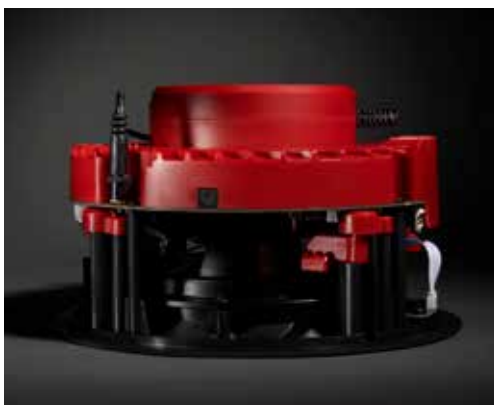

LITHE PRO SERIES WIFI CEILING SPEAKER

WINNER

Best New Hardware
EMEA

ULTIMATE CONNECTIVITY.

Designed explicitly to be top of the Lithe Audio integrated speaker range. This in-ceiling active offering delivers leading features such as WiSA integration for Dolby Atmos systems, PoE power delivery for the convenience of easy installation and control. Available with a comprehensive set of wireless & wired connectivity options.

Chief Design Engineer

"PoE POWERED WITH WISA CONNECTIVITY, THE FUTURE OF CEILING SPEAKERS IS HERE"

Power directly from the network cabling infrastructure the all-in-one Pro Series uses the latest standard: IEEE 802.3bt to deliver up to 70W of power to each speaker.