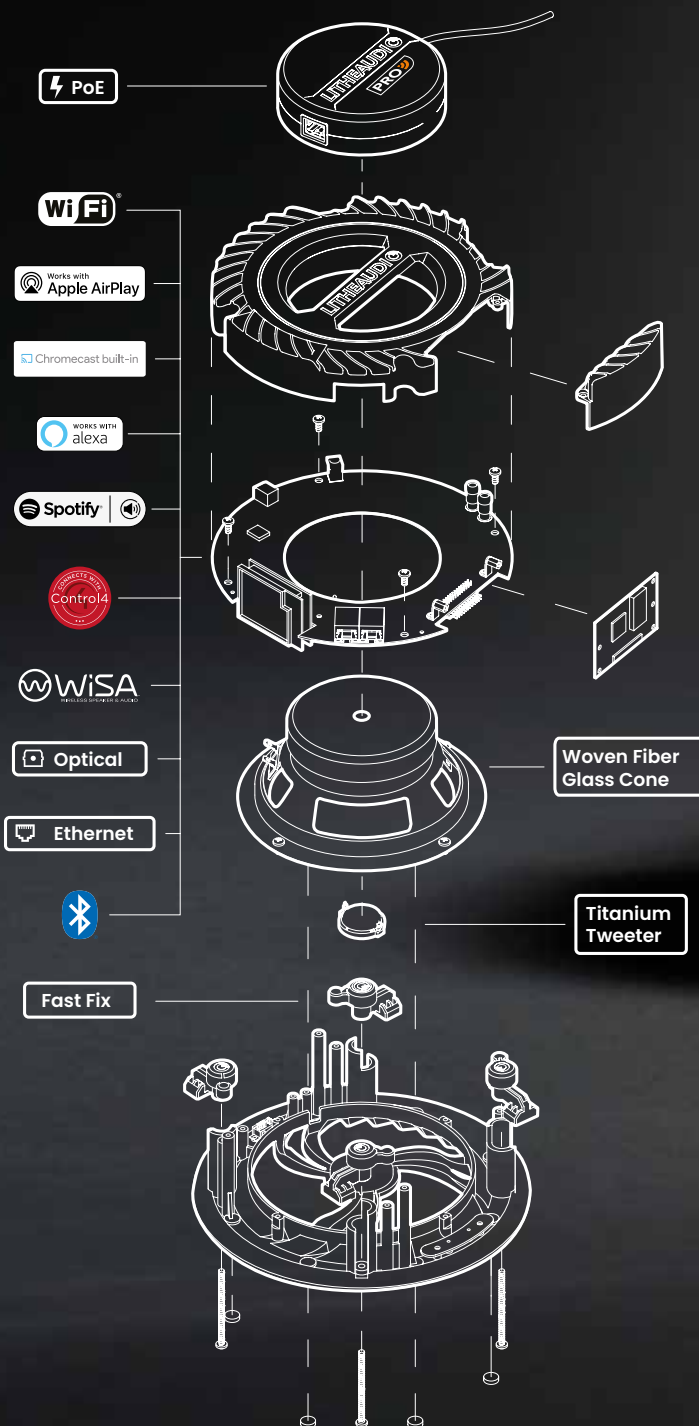

LITHE PRO SERIES WIFI CEILING SPEAKER

WINNER

Best New Hardware
EMEA

ULTIMATE CONNECTIVITY.

Designed explicitly to be top of the Lithe Audio integrated speaker range. This in-ceiling active offering delivers leading features such as WiSA integration for Dolby Atmos systems, PoE power delivery for the convenience of easy installation and control. Available with a comprehensive set of wireless & wired connectivity options.

LITHEAUDIO  **PRO** 

EXPANDABLE HARDWARE

The Pro series hardware can be upgraded to ensure the speaker always has the latest technologies are built-in and delivers long working life.

ALL-IN-ONE SYSTEM

WIRELESS ATMOS.