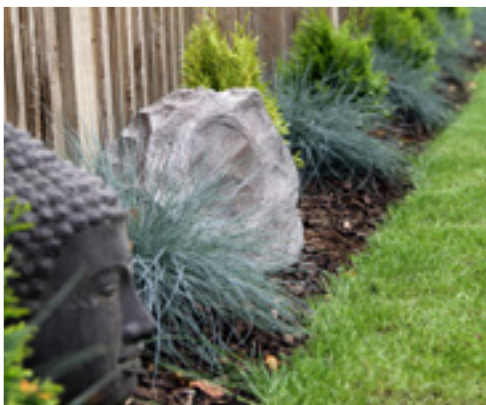

GARDEN ROCK

OUTDOOR SPEAKER

PLACE IT. PLUG IT. ROCK IT.

This unique outdoor entertainment hack is the must-have audio solution for listening to music outdoors. Shaped like a rock, these speakers are designed to fit in seamlessly with the rest of your garden. Completely weatherproof, these units deliver superbly rich audio all year round, and are the ultimate garden accessory.