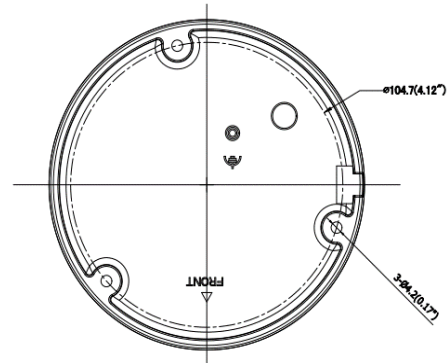

Audio Compression	G.711ulaw/G.711alaw/G.722.1/G.726/MP2L2/PCM/MP3/AAC
Audio Bit Rate	64 Kbps(G.711 ulaw)/64 Kbps(G.711 alaw)/16 Kbps(G.722.1)/16 Kbps(G.726)/32-192 Kbps(MP2L2)/16-64Kbps(AAC)/8-320Kbps(MP3)
Network	
Network Storage	NAS (NFS, SMB/CIFS) Supports microSD/SDHC/SDXC card (256 GB) local storage, and NAS (NFS, SMB/CIFS), auto network replenishment (ANR)
Alarm Trigger	Motion detection, video tampering, exception
Protocols	TCP/IP, ICMP, DHCP, DNS, DDNS, HTTP, HTTPS, RTP, RTSP, NTP, UPnP, IGMP, IPv6, UDP, QoS, Bonjour, FTP, SMTP, 802.1x, SSL/TLS, PPPoE
General Function	Anti-flicker, heartbeat, password protection, password reset via email
API	ONVIF (PROFILE S, PROFILE G), ISAPI, SDK, ISUP
Simultaneous Live View	Up to 6 channels
User/Host	Up to 32 users 3 levels: Administrator, Operator, and User
Client	HiLookVision PC Client, HiLookVision App
Web Browser	Plug-in required live view: IE 10, IE 11 Local service: Chrome 57.0+, Firefox 52.0+
Interface	
Communication Interface	1 RJ45 10M/100M self-adaptive Ethernet port
Reset Button	Yes
On-board Storage	Built-in micro SD/SDHC/SDXC slot, up to 256 GB
General	
Operating Conditions	-30 °C to 60 °C (-22 °F to 140 °F), humidity: 95% or less (non-condensing)
Power Supply	12 VDC ± 25%, 5.5 mm coaxial power plug PoE (802.3af, class 3)
Power Consumption and Current	12 VDC, 0.4 A, Max: 5 W PoE: (802.3af, 36 V to 57 V), 0.20 A to 0.15 A, Max: 6.5 W
Protection Level	IP67, IK10
Material	Front cover: plastic, bottom base: metal
Dimensions	Camera: Ø120 × 92.2 mm (4.7" × 3.6") With package: 150 × 150 × 141 mm (5.9" × 5.9" × 5.6")
Weight	Camera: approx. 420 g (0.9 lb.) With package: approx. 666 g (1.5 lb.)

Available Models

IPC-D180H-UF (2.8/4 mm)

Dimension

Accessory

Optional

HIA-B101-120
Pendant Mount

HIA-B401-120
Wall Mount

HIA-B401-120B
Wall Mount