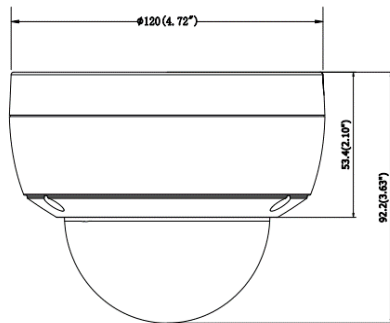

Audio Compression	G.711ulaw/G.711alaw/G.722.1/G.726/MP2L2/PCM/MP3/AAC
Audio Bit Rate	64 Kbps(G.711 ulaw)/64 Kbps(G.711 alaw)/16 Kbps(G.722.1)/16 Kbps(G.726)/32-192 Kbps(MP2L2)/16-64Kbps(AAC)/8-320Kbps(MP3)
Network	
Network Storage	NAS (NFS, SMB/CIFS) Supports microSD/SDHC/SDXC card (256 GB) local storage, and NAS (NFS, SMB/CIFS), auto network replenishment (ANR)
Alarm Trigger	Motion detection, video tampering, exception
Protocols	TCP/IP, ICMP, DHCP, DNS, DDNS, HTTP, HTTPS, RTP, RTSP, NTP, UPnP, IGMP, IPv6, UDP, QoS, Bonjour, FTP, SMTP, 802.1x, SSL/TLS, PPPoE
General Function	Anti-flicker, heartbeat, password protection, password reset via email
API	ONVIF (PROFILE S, PROFILE G), ISAPI, SDK, ISUP
Simultaneous Live View	Up to 6 channels
User/Host	Up to 32 users 3 levels: Administrator, Operator, and User
Client	HiLookVision PC Client, HiLookVision App
Web Browser	Plug-in required live view: IE 10, IE 11 Local service: Chrome 57.0+, Firefox 52.0+
Interface	
Communication Interface	1 RJ45 10M/100M self-adaptive Ethernet port
Reset Button	Yes
On-board Storage	Built-in micro SD/SDHC/SDXC slot, up to 256 GB
General	
Operating Conditions	-30 °C to 60 °C (-22 °F to 140 °F), humidity: 95% or less (non-condensing)
Power Supply	12 VDC ± 25%, 5.5 mm coaxial power plug PoE (802.3af, class 3)
Power Consumption and Current	12 VDC, 0.4 A, Max: 5 W PoE: (802.3af, 36 V to 57 V), 0.20 A to 0.15 A, Max: 6.5 W
Protection Level	IP67, IK10
Material	Front cover: plastic, bottom base: metal
Dimensions	Camera: Ø120 × 92.2 mm (4.7" × 3.6") With package: 150 × 150 × 141 mm (5.9" × 5.9" × 5.6")
Weight	Camera: approx. 420 g (0.9 lb.) With package: approx. 666 g (1.5 lb.)

Available Models

IPC-D180H-UF (2.8/4 mm)

Dimension

Accessory

Optional

HIA-B101-120
Pendant Mount

HIA-B401-120
Wall Mount

HIA-B401-120B
Wall Mount