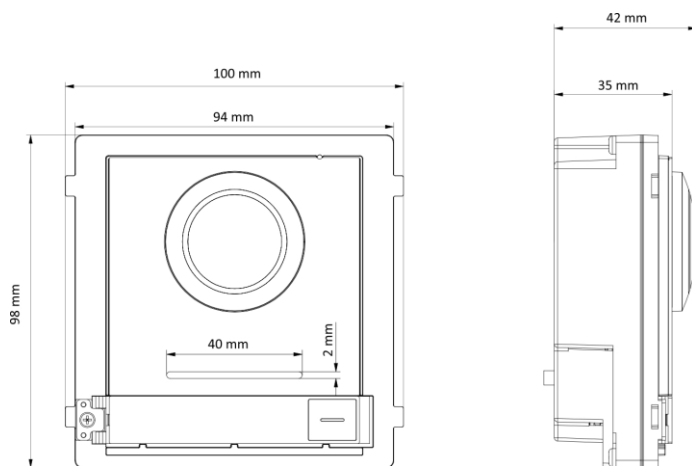

Device interfaces	
Alarm input	4 (2 exit buttons and 2 door contacts by default)
TAMPER	1
Network interface	NA
Exit button	2 (2 for lock control)
Door contact input	2
RS-485	1 (1 for Hikvision's sub module communication)
Wiegand	NA
TF card	NA
Alarm output	NA
Lock control	2 (2 relay, max to 30 VDC, 2 A)
USB	NA
Power interface	12VDC power output (12 V, 500 mA Max.)
Two-wire IP interface	1
General	
Button	1
Installation	Surface mounting & flush mounting
Indicator	0
Weight	373.5 g
Protective level	IP65
Working temperature	-40° C to 60° C (-22° F to 140° F)
Working humidity	10% to 90%
Dimensions	100 mm × 98 mm × 42 mm
Battery	/
Power supply	Powered by KAD704Y or KAD706Y series distributor
Application environment	Outdoor
Power consumption	≤ 4 W
Language	English, French, Portuguese, Brazilian Portuguese, Spanish, Russian, German, Italian, Polish, Turkish, Vietnamese, Arabic, Czech, Hungarian, Dutch, Romanian, Bulgarian, Ukrainian, Croatian, Serbian, Greek, Slovak

Dimension

Available Model

DS-KD8003Y-IME2, DS-KD8003Y-IME2/DS-KIS702Y