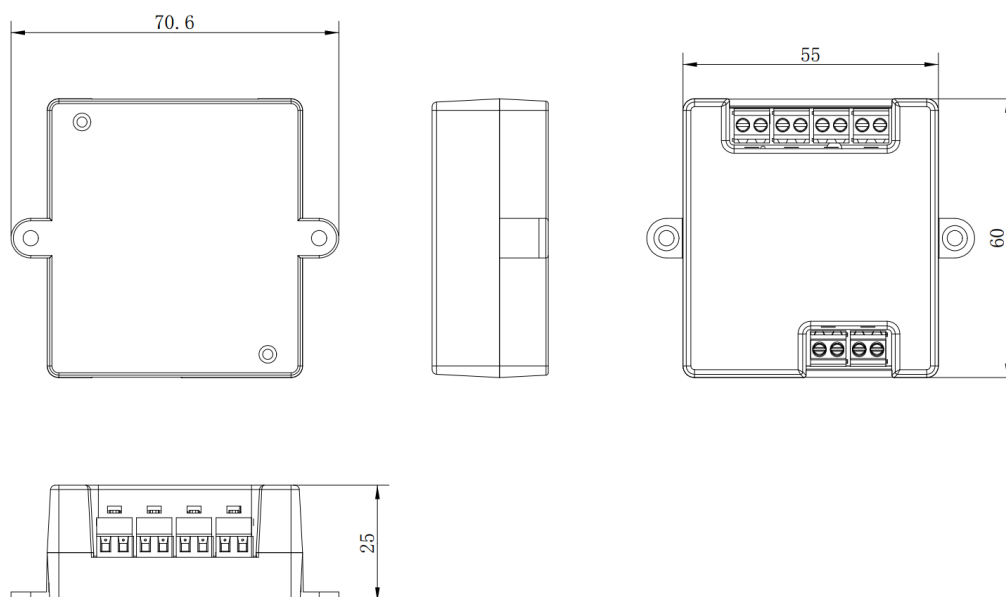

▪ **Specification**

Device interfaces	
Two-Wire interface	4(Two-Wire interface for indoor station)
Cascade interface	2
General	
Installation	Surface mounting
Indicator	6
Dimension (W × H × D)	70.6 mm × 60 mm × 25 mm (2.78" × 2.36" × 0.98")
Working temperature	-10 °C to 55 °C (14 °F to 131 °F)
Working humidity	10% to 90% (no-condensing)
Power consumption	≤ 2W

▪ **Available Model**

DS-KAD7061EY

▪ **Dimension**