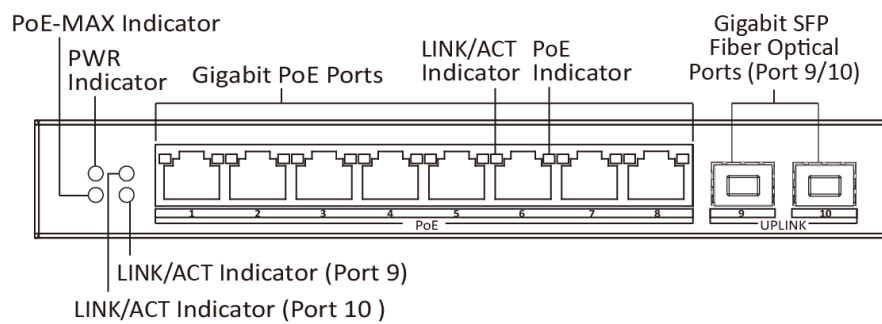

Model	DS-3E1510P-EI	
Approval	EMC	FCC (47 CFR Part 15, Subpart B); CE-EMC (EN 55032: 2015, EN 61000-3-2: 2014, EN 61000-3-3: 2013, EN 55024: 2010 +A1: 2015); RCM (AS/NZS CISPR 32: 2015); IC (ICES-003: Issue 6, 2016)
	Safety	UL (UL 60950-1); CB (IEC 60950-1:2005 + Am 1:2009 + Am 2:2013); CE-LVD (EN 60950-1:2005 + Am 1:2009 + Am 2:2013)
	Chemistry	CE-RoHS (2011/65/EU); WEEE (2012/19/EU); Reach (Regulation (EC) No 1907/2006)

Physical Interface

Front panel:

Rear panel: