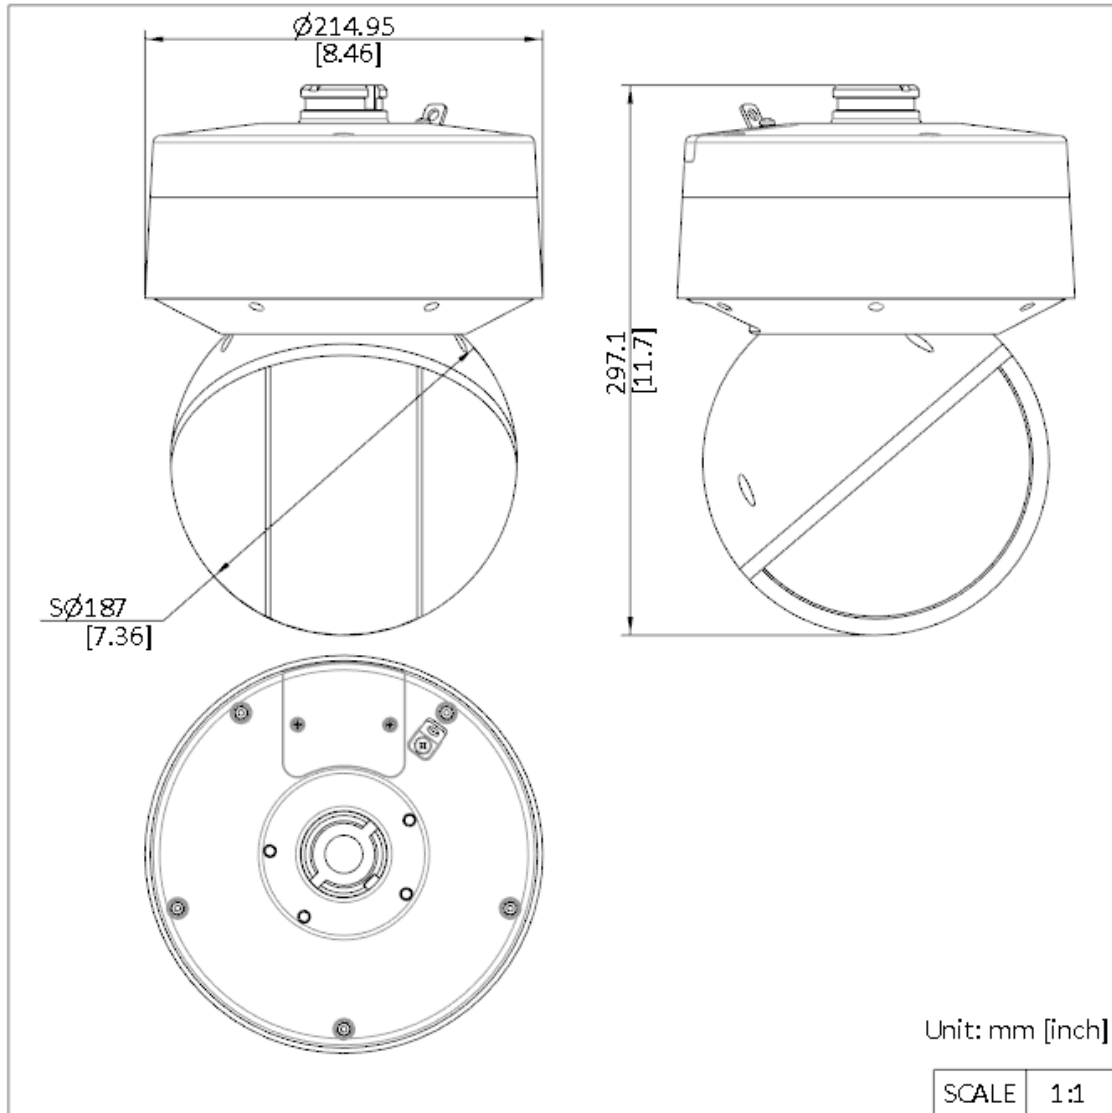

### ▪ Dimension

▪ **Accessory**

▪ **Optional**

<b>DS-4603ZJ-PAAC</b>	<b>DS-4612ZJ-PAAC</b>
<b>Wall Mount Bracket</b>	<b>Pendant Mount</b>
<b>In/Outdoor for PTZ</b>	
<b>Camera</b>	

**Headquarters**

No.555 Qianmo Road, Binjiang District,  
Hangzhou 310051, China  
T +86-571-8807-5998  
www.hikvision.com