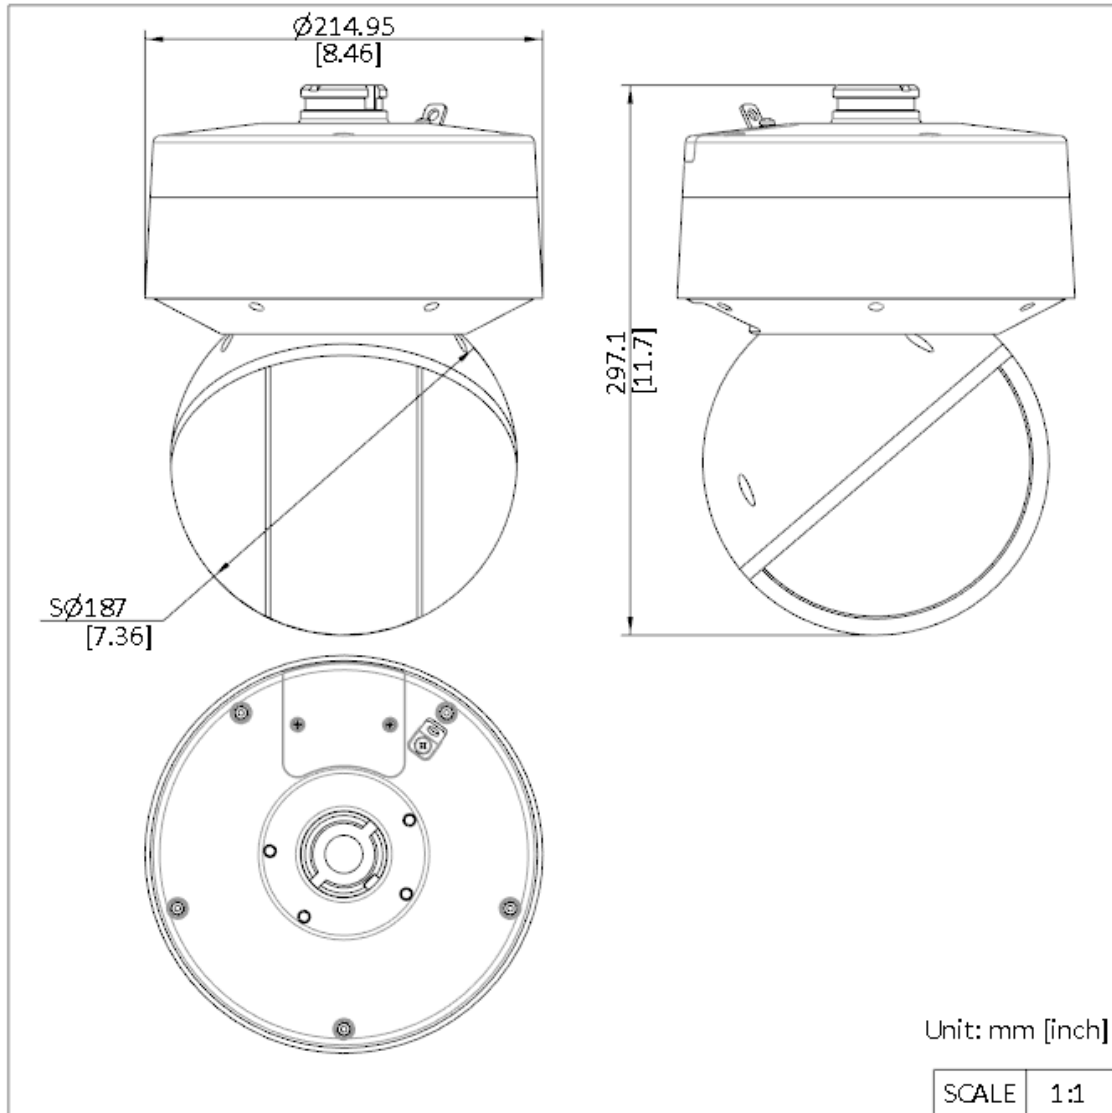

▪ Available Model

DS-2DF7A436IXG-EL

▪ Dimension

▪ **Accessory**

▪ **Optional**

DS-4603ZJ-PA	DS-4612ZJ-PA
Wall Mount Bracket	Pendant Mount
In/Outdoor for PTZ	
Camera	

Headquarters

No.555 Qianmo Road, Binjiang District,
Hangzhou 310051, China
T +86-571-8807-5998
www.hikvision.com