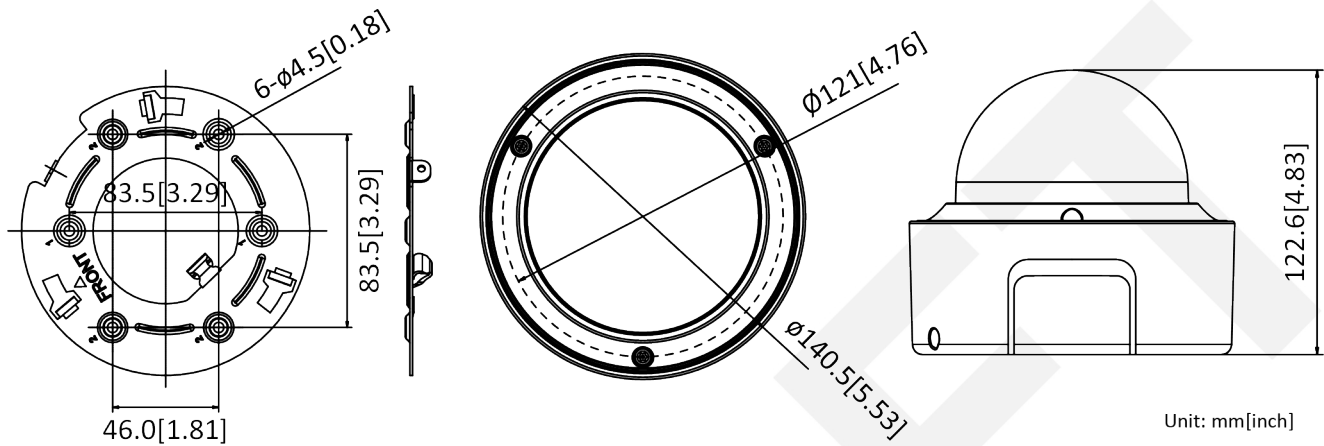

Available Model

DS-2CD7126G0-IZS(2.8–12 mm), DS-2CD7126G0-IZS(8–32 mm)

Dimension

Accessory

DS-1273ZJ-130
Wall Mount