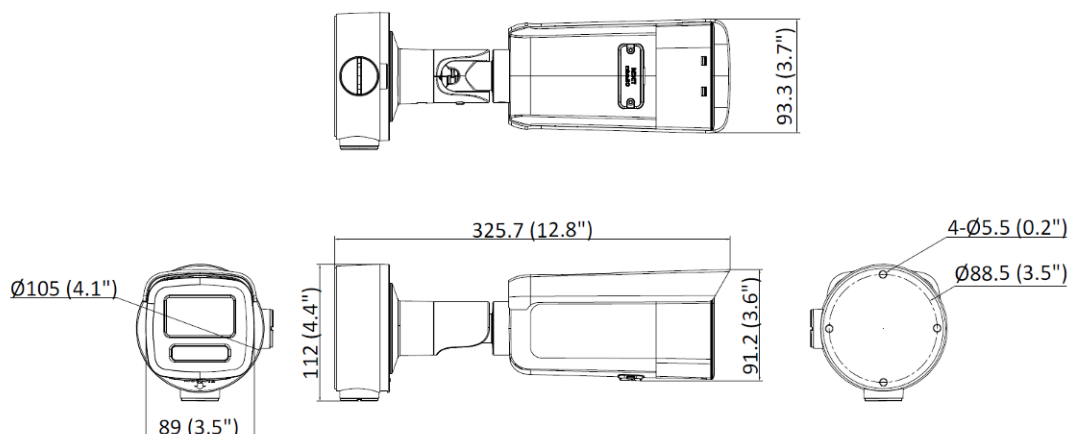

Protection	IP67: IEC 60529-2013
Anti-Corrosion Protection	NEMA 4X (NEMA 250-2018)

▪ Available Model

DS-2CD3T86G2-4ISY (2.8/4/6 mm)

▪ Typical Application

Hikvision products are classified into three levels according to their anti-corrosion performance. Refer to the following description to choose for your using environment.

This model has MODERATE PROTECTION.

Level	Description
Top-level protection	Hikvision products at this level are equipped for use in areas where professional anti-corrosion protection is a must. Typical application scenarios include coastlines, docks, chemical plants, and more.
Moderate protection	Hikvision products at this level are equipped for use in areas with moderate anti-corrosion demands. Typical application scenarios include coastal areas about 2 kilometers (1.24 miles) away from coastlines, as well as areas affected by acid rain.
No specific protection	Hikvision products at this level are equipped for use in areas where no specific anti-corrosion protection is needed.

▪ Dimension

Unit:mm (inch)