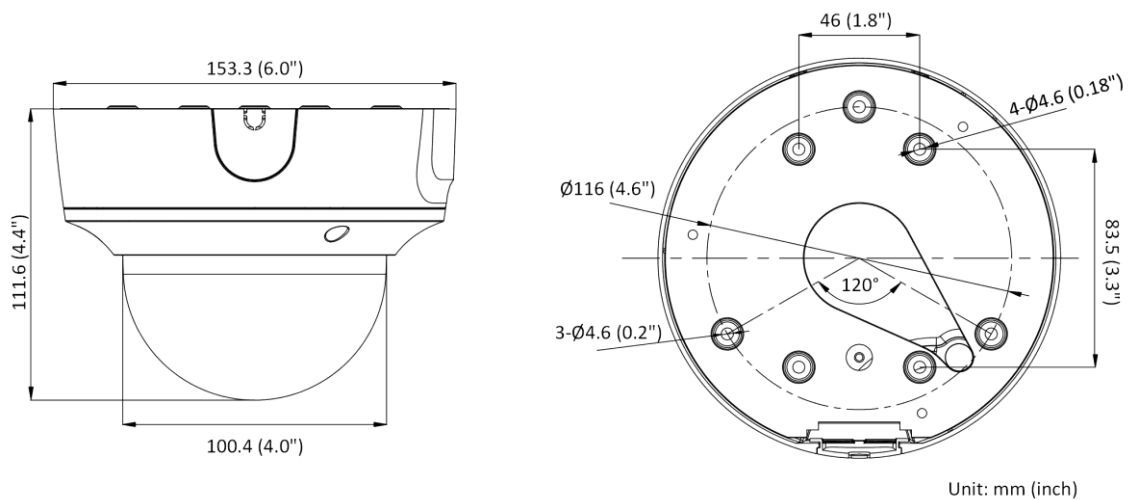

▪ Available Model

DS-2CD3756G2T-IZSY (2.7 to 13.5 mm)

▪ Typical Application

Hikvision products are classified into three levels according to their anti-corrosion performance. Refer to the following description to choose for your using environment.

This model has MODERATE PROTECTION.

Level	Description
Top-level protection	Hikvision products at this level are equipped for use in areas where professional anti-corrosion protection is a must. Typical application scenarios include coastlines, docks, chemical plants, and more.
Moderate protection	Hikvision products at this level are equipped for use in areas with moderate anti-corrosion demands. Typical application scenarios include coastal areas about 2 kilometers (1.24 miles) away from coastlines, as well as areas affected by acid rain.
No specific protection	Hikvision products at this level are equipped for use in areas where no specific anti-corrosion protection is needed.

▪ Dimension