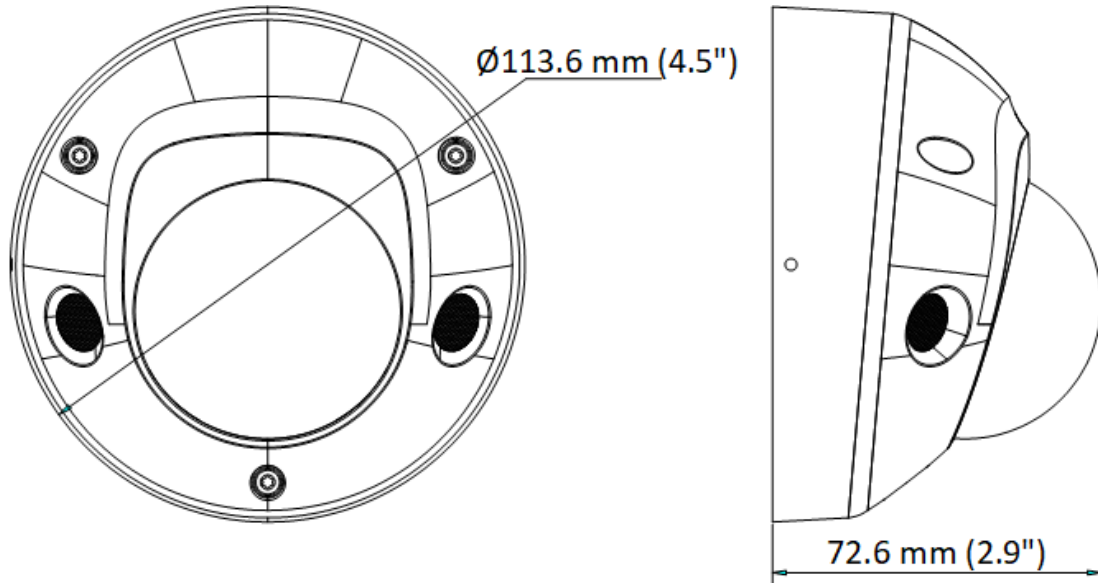

▪ **Dimension**

Unit: mm (inch)

▪ **Accessory**

▪ **Optional**

DS-1276ZJ-SUS Corner Mount	DS-1275ZJ-SUS Vertical Pole Mount	DS-1275ZJ-SUS(Black) Vertical Pole Mount	DS-1272ZJ-120 Wall Mount	DS-1280ZJ-DM46(Black) Junction Box
DS-1276ZJ-SUS(Black) Corner Mount	DS-1280ZJ-DM46 Junction Box	DS-1272ZJ-120B Wall Mount	DS-1271ZJ-120(Black) Pendant Mount	DS-1271ZJ-120 Pendant Mount