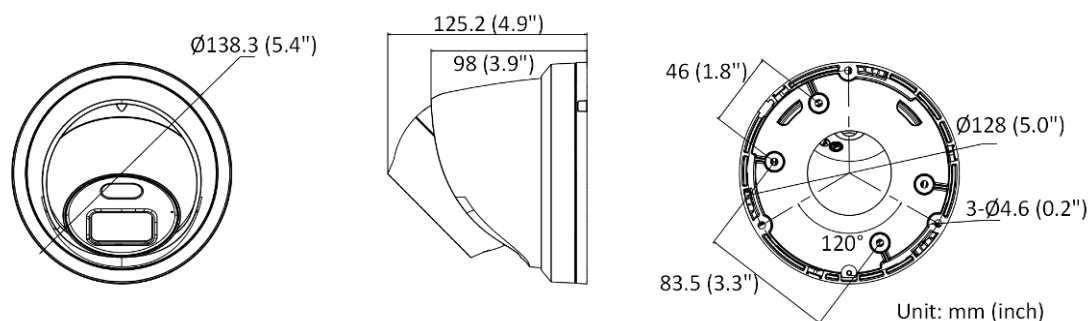

Safety	UL (UL 60950-1); CB (IEC 60950-1:2005 + Am 1:2009 + Am 2:2013, IEC 62368-1:2014); CE-LVD (EN 60950-1:2005 + Am 1:2009 + Am 2:2013, IEC 62368-1:2014); BIS (IS 13252(Part 1):2010+A1:2013+A2:2015); LOA (IEC/EN 60950-1)
Environment	CE-RoHS (2011/65/EU); WEEE (2012/19/EU); Reach (Regulation (EC) No 1907/2006)
Protection	IP67 (IEC 60529-2013)

▪ Available Model

DS-2CD3347G2-LS (2.8/4/6 mm)

DS-2CD3347G2-LSU (2.8/4/6 mm)

▪ Typical Application

Hikvision products are classified into three levels according to their anti-corrosion performance. Refer to the following description to choose for your using environment.

This model has NO SPECIFIC PROTECTION.

Level	Description
Top-level protection	Hikvision products at this level are equipped for use in areas where professional anti-corrosion protection is a must. Typical application scenarios include coastlines, docks, chemical plants, and more.
Moderate protection	Hikvision products at this level are equipped for use in areas with moderate anti-corrosion demands. Typical application scenarios include coastal areas about 2 kilometers (1.24 miles) away from coastlines, as well as areas affected by acid rain.
No specific protection	Hikvision products at this level are equipped for use in areas where no specific anti-corrosion protection is needed.

▪ Dimension