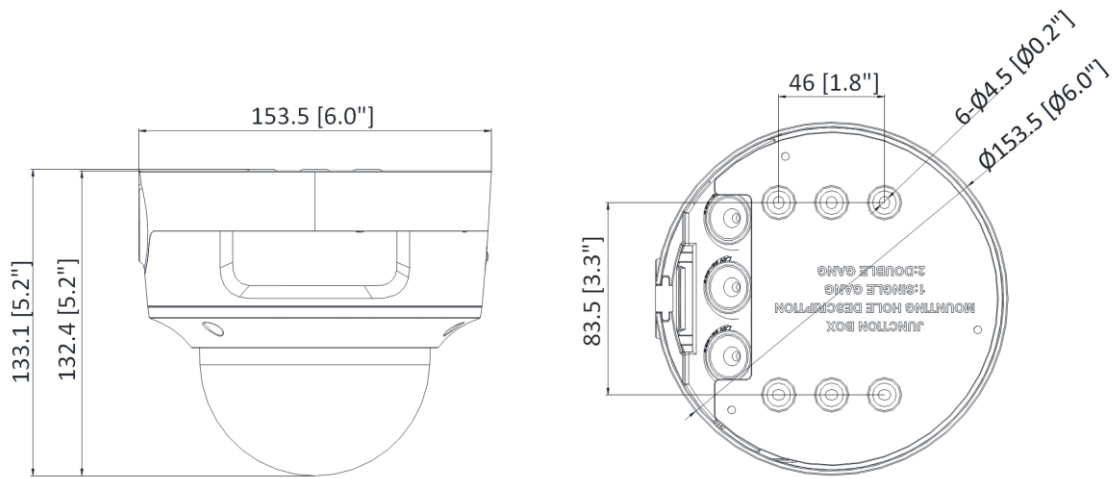

▪ **Dimension**

Unit: mm (inch)

▪ **Accessory**

▪ **Optional**

DS-1473ZJ-155B Wall Mount	DS-1473ZJ-155 Wall Mount	DS-1476ZJ-SUS Corner Mount	DS-1475ZJ-SUS Vertical Pole Mount	DS-1227ZJ-DM37 In-Ceiling Mount
DS-1471ZJ-155 Pendant Mount