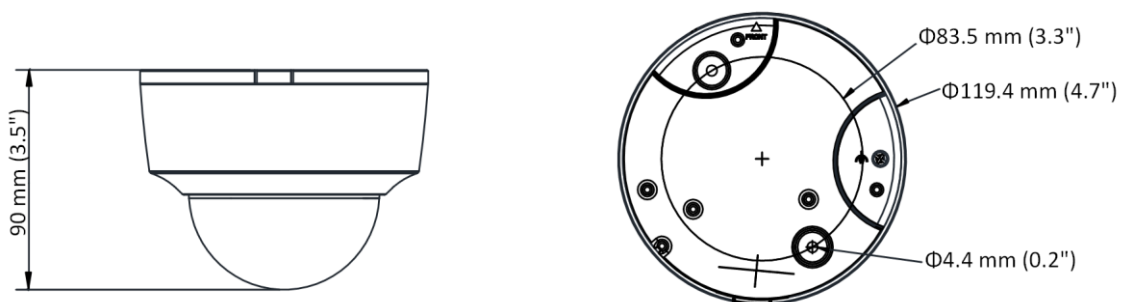

Weight	Camera: Approx. 520 g (1.1 lb.) With package: Approx. 750 g (1.7 lb.)
Approval	
EMC	47 CFR Part 15, Subpart B; EN 55032: 2015, EN 61000-3-2: 2014, EN 61000-3-3: 2013, EN 50130-4: 2011 +A1: 2014; AS/NZS CISPR 32: 2015; ICES-003: Issue 6, 2016; KN 32: 2015, KN 35: 2015
Safety	UL 60950-1, IEC 60950-1:2005 + Am 1:2009 + Am 2:2013, EN 60950-1:2005 + Am 1:2009 + Am 2:2013, IS 13252(Part 1):2010+A1:2013+A2:2015
Chemistry	2011/65/EU, 2012/19/EU, Regulation (EC) No 1907/2006
Protection	Ingress protection: IP42(IEC 60529-2013), IK10 (IEC 62262:2002)

* Listed resolutions are only selectable options. It does not mean that all streams can work at their maximum resolution at the same time.

Available Model

DS-2CD2125G0-IMS (2.8/4/6 mm)

Dimension

Accessory