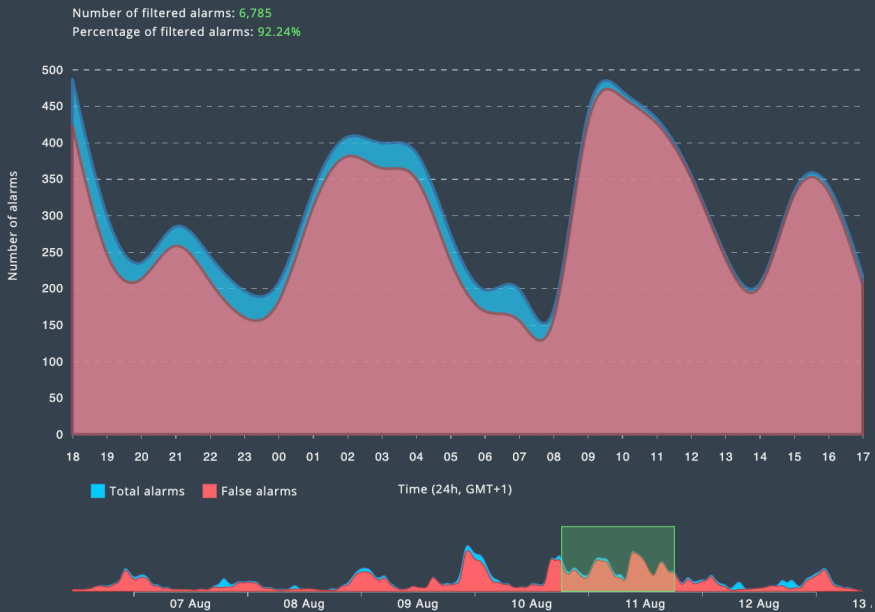

False Alarm Filtering Platform

Calipsa is a cloud-based alarm filtering platform that uses machine learning to reduce CCTV false alarms and improve monitoring efficiency.

Dashboard

Welcome Calipsa, here's an overview of your Calipsa account.

Frequency of alarms