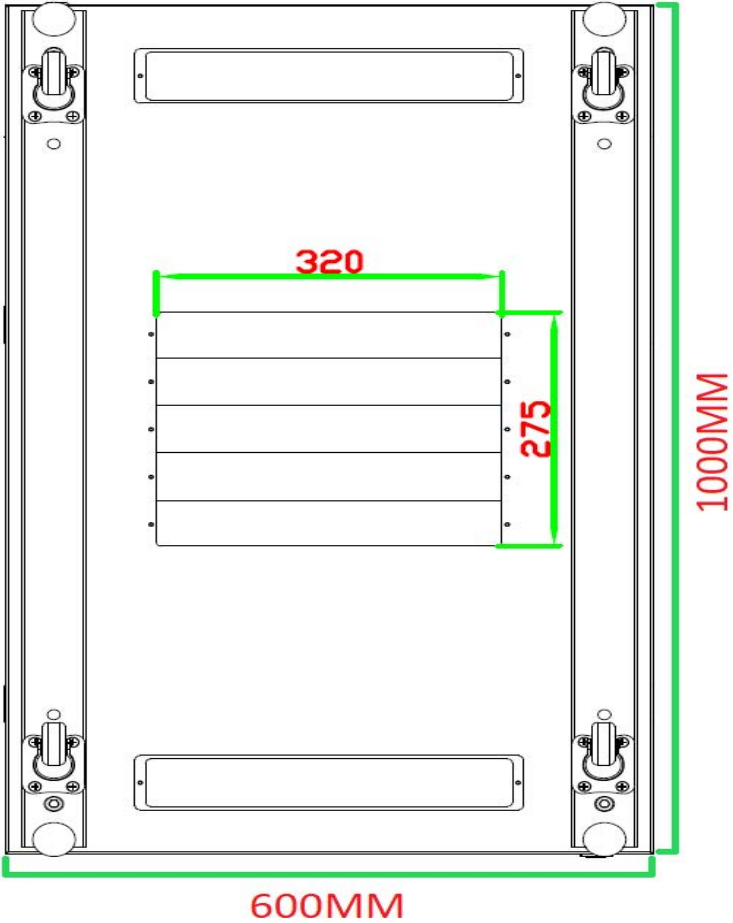

# Floor Standing Data Cabinets

## Specification Sheet

**37U 600mm(w) X 1000mm(d)**

PC: CAB376X10

Base

Roof

# Rear View