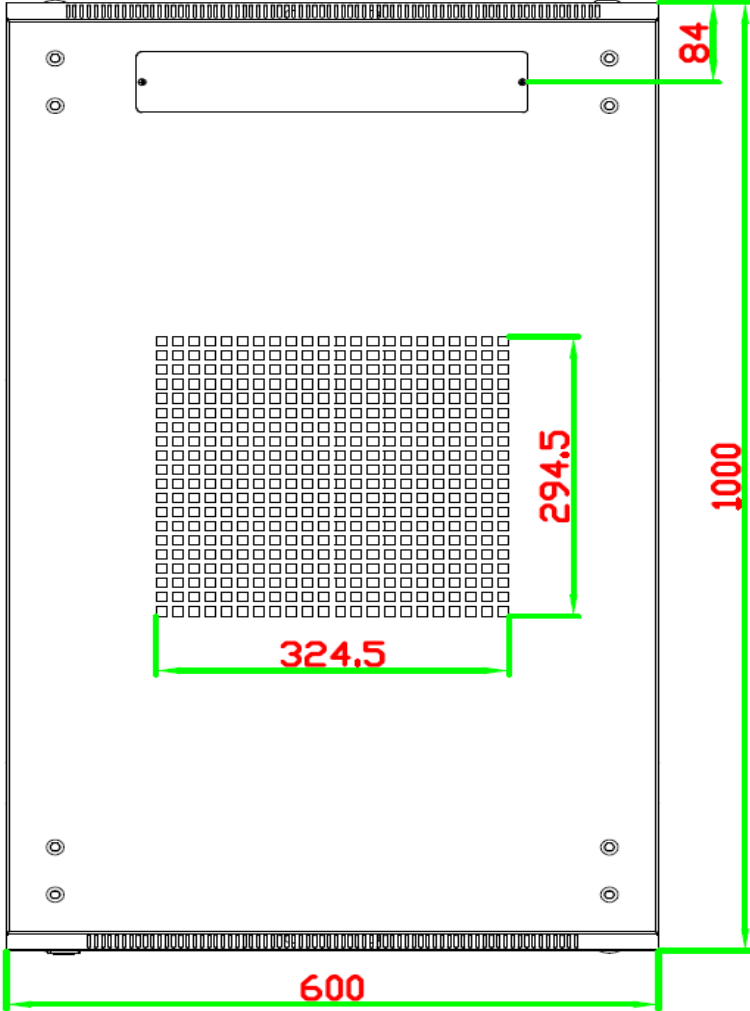

## Specification Sheet

**37U 600mm(w) X 1000mm(d)**

PC: CAB376X10

Base

Roof

# Rear View