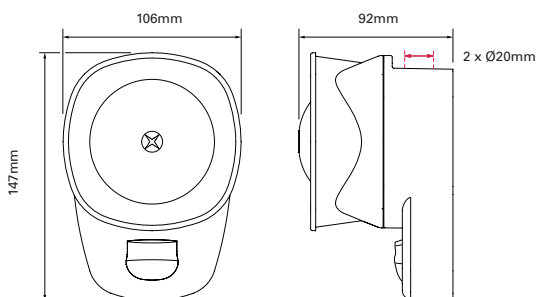

Dimensions

The Symphoni LX Wall is a durable sounder beacon that is certified to EN 54-23. Boasting impressive performance and a durable design, it ensures reliability and energy efficiency. Its high sound output makes it suitable for open areas or where there is higher than normal background noise. There is a standard version, providing UK alarm tones and an "E" version that has tones including the German DIN tone and the Netherlands Slow Whoop.

The Symphoni LX is also available as a 'base-only' variant, meaning existing Symphoni sounders can be retro-fitted into an EN 54-23 approved base.

Technical Specification

Mounting	Wall
Voltage	18 - 28VDC (Fire Use)
Current	15 - 30mA dependent on setting (Sounder; tone 29)
Coverage (y)	7.5m (Switchable to 2.5m)
Mounting Height (x)	2.4m (max)
Coverage Volume Code	W-2.4-7.5
Coverage Volume	135 m ³ (15m ³)
Flash Rate	1Hz (Switchable to 0.5Hz)
Operating Temperature	-10°C to +55°C, -25°C to +70°C (WP)
Monitoring	Reverse Polarity
Protection	IP21C, IP66 (WP)
Weight	200g
Body Colour	White or Red
Flash Colour	White or Red
Sound Output	100dB(A) (Typical tone 29 - Symphoni)