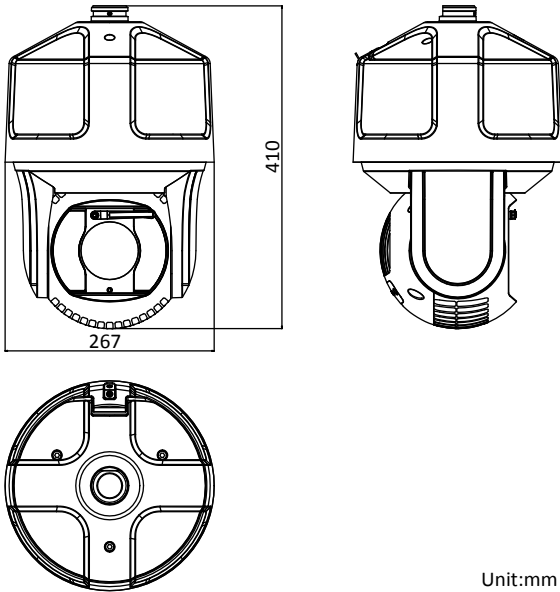

Wiper	Support
Material	Aluminum Alloy
Dimensions	Φ267 mm ×410 mm (Φ10.51"×16.14")
Weight	Approx. 8 kg (17.64 lb)

Available Model

iDS-2VS235-F836, Wiper, 24 VAC

Dimensions

Unit:mm

Accessories

DS-1602ZJ Wall Mounting Bracket