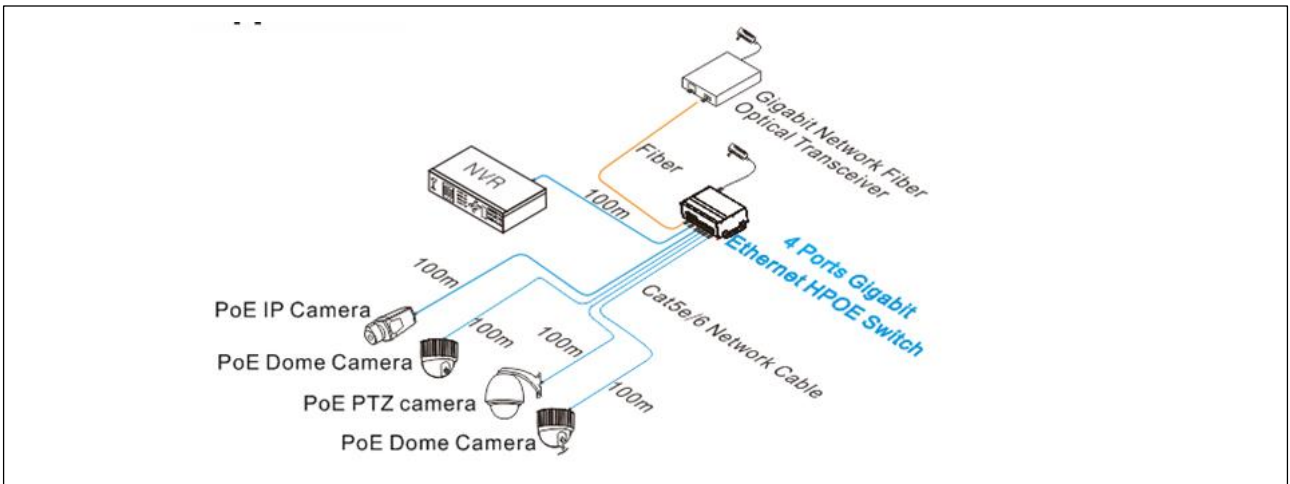

UTP7204GE-HPOE

- Standard: IEEE802.3 ,IEEE802.3u ,IEEE802.3ab,IEEE802.3z,IEEE802.3 af/at;
- Provide 2 optical and 2 Ethernet uplink ports, wherein 1 optical port and 1 Ethernet port are Combo ports;
- Provide 4x10/100/1000 Mbps adaptive downlink ports, 1~4 ports of PoE switch support IEEE802.3af/at;
- Support port(Auto MDI/MDIX)function ;
- Standard DC port and green terminal port, support power adapter with different connectors and power;
- Redundant power design, support power hot backup;
- Fanless wavy metal shell with heat dissipation design ;
- Fast installation and easy operation, convenient for wall, din rail and desktop installation.

Introduction

4 ports Gigabit Ethernet PoE/HPOE switch is an unmanaged PoE Ethernet switch, which provides 2 optical, 2 Ethernet uplink ports and 4 Gigabit PoE downlink Ethernet ports, wherein 1 optical and 1 Ethernet ports are Combo ports. The product supports PoE+/PoE++ high power network Dome, which could be widely used in security network video surveillance, network engineering and other occasions.

Application

Physical Features

Interface drawing

Specification

Model	UTP7204GE-HPOE
Downstream Ports	4* 10/100/1000Base-T
Uplink Ports	2*1000Mbps SFP Port and 2*10/100/1000Base-T
Network Standard	IEEE802.3、IEEE802.3u、IEEE802.3ab、IEEE802.3z、IEEE802.3 X
Switch Capacity	17.5Gbps
Throughput	10.4Mpps
Switch Processing Scheme	Store and Forward
Memory Buffer	1Mbit
MAC Table	8K
PoE Standard	802.3af/at
PoE Type	End-span
Power Pin Assignment	1/2(+), 3/6(-)
PoE Power Output	48~57V DC , 60 watts max
PoE Budget	60 watts max (Can be ordered 120W)
Lightning protection	6KV Execute : IEC61000-4-5
ESD	6KV Contact discharge 8KV Air discharge Execute : IEC61000-4-2
Power Supply	DC 48~57V
Power Dissipation	<6W
Work temperature	-40°C~75°C
Storage temperature	-40°C~85°C
Humidity(Non-condensin)	5%-95%
Dimension (L×W×H)	163mm×110mm×46mm
Weight	530g
MTBF	200000 Hour
Ingress protection rating	IP40
Regulator	CE、FCC、ROHS