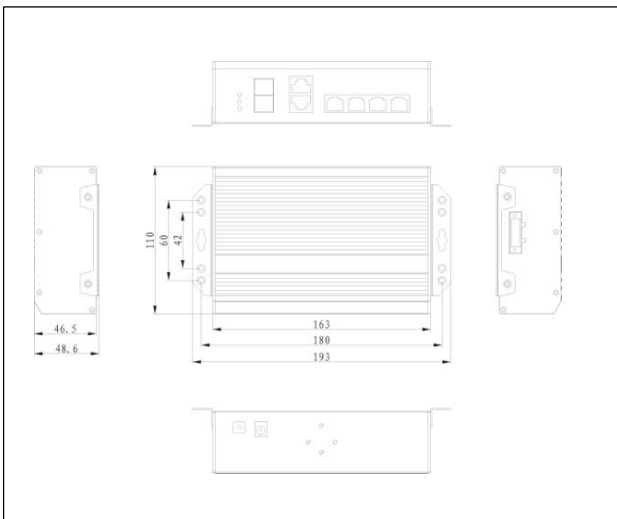

UTP7204GE-HPOE

- Standard: IEEE802.3 ,IEEE802.3u ,IEEE802.3ab,IEEE802.3z,IEEE802.3 af/at;
- Provide 2 optical and 2 Ethernet uplink ports, wherein 1 optical port and 1 Ethernet port are Combo ports;
- Provide 4x10/100/1000 Mbps adaptive downlink ports, 1~4 ports of PoE switch support IEEE802.3af/at;
- Support port(Auto MDI/MDIX)function ;
- Standard DC port and green terminal port, support power adapter with different connectors and power;
- Redundant power design, support power hot backup;
- Fanless wavy metal shell with heat dissipation design ;
- Fast installation and easy operation, convenient for wall, din rail and desktop installation.

Introduction

4 ports Gigabit Ethernet PoE/HPOE switch is an unmanaged PoE Ethernet switch, which provides 2 optical, 2 Ethernet uplink ports and 4 Gigabit PoE downlink Ethernet ports, wherein 1 optical and 1 Ethernet ports are Combo ports. The product supports PoE+/PoE++ high power network Dome, which could be widely used in security network video surveillance, network engineering and other occasions.

Application

Physical Features

Interface drawing

Specification

Model	UTP7204GE-HPOE
Downstream Ports	4* 10/100/1000Base-T
Uplink Ports	2*1000Mbps SFP Port and 2*10/100/1000Base-T
Network Standard	IEEE802.3、IEEE802.3u、IEEE802.3ab、IEEE802.3z、IEEE802.3 X
Switch Capacity	17.5Gbps
Throughput	10.4Mpps
Switch Processing Scheme	Store and Forward
Memory Buffer	1Mbit
MAC Table	8K
PoE Standard	802.3af/at
PoE Type	End-span
Power Pin Assignment	1/2(+), 3/6(-)
PoE Power Output	48~57V DC , 60 watts max
PoE Budget	60 watts max (Can be ordered 120W)
Lightning protection	6KV Execute : IEC61000-4-5
ESD	6KV Contact discharge 8KV Air discharge Execute : IEC61000-4-2
Power Supply	DC 48~57V
Power Dissipation	<6W
Work temperature	-40°C~75°C
Storage temperature	-40°C~85°C
Humidity(Non-condensin)	5%-95%
Dimension (L×W×H)	163mm×110mm×46mm
Weight	530g
MTBF	200000 Hour
Ingress protection rating	IP40
Regulator	CE、FCC、ROHS