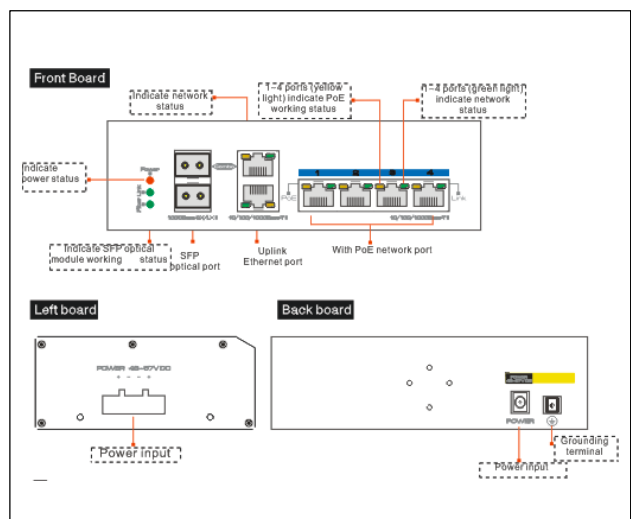

UTP7204GE-HPOE

- Standard: IEEE802.3 ,IEEE802.3u ,IEEE802.3ab,IEEE802.3z,IEEE802.3 af/at;
- Provide 2 optical and 2 Ethernet uplink ports, wherein 1 optical port and 1 Ethernet port are Combo ports;
- Provide 4x10/100/1000 Mbps adaptive downlink ports, 1~4 ports of PoE switch support IEEE802.3af/at;
- Support port(Auto MDI/MDIX)function ;
- Standard DC port and green terminal port, support power adapter with different connectors and power;
- Redundant power design, support power hot backup;
- Fanless wavy metal shell with heat dissipation design ;
- Fast installation and easy operation, convenient for wall, din rail and desktop installation.

Introduction

4 ports Gigabit Ethernet PoE/HPOE switch is an unmanaged PoE Ethernet switch, which provides 2 optical, 2 Ethernet uplink ports and 4 Gigabit PoE downlink Ethernet ports, wherein 1 optical and 1 Ethernet ports are Combo ports. The product supports PoE+/PoE++ high power network Dome, which could be widely used in security network video surveillance, network engineering and other occasions.

Application

Physical Features

Interface drawing

Specification

Model	UTP7204GE-HPOE
Downstream Ports	4* 10/100/1000Base-T
Uplink Ports	2*1000Mbps SFP Port and 2*10/100/1000Base-T
Network Standard	IEEE802.3、IEEE802.3u、IEEE802.3ab、IEEE802.3z、IEEE802.3 X
Switch Capacity	17.5Gbps
Throughput	10.4Mpps
Switch Processing Scheme	Store and Forward
Memory Buffer	1Mbit
MAC Table	8K
PoE Standard	802.3af/at
PoE Type	End-span
Power Pin Assignment	1/2(+), 3/6(-)
PoE Power Output	48~57V DC , 60 watts max
PoE Budget	60 watts max (Can be ordered 120W)
Lightning protection	6KV Execute : IEC61000-4-5
ESD	6KV Contact discharge 8KV Air discharge Execute : IEC61000-4-2
Power Supply	DC 48~57V
Power Dissipation	<6W
Work temperature	-40°C~75°C
Storage temperature	-40°C~85°C
Humidity(Non-condensin)	5%-95%
Dimension (L×W×H)	163mm×110mm×46mm
Weight	530g
MTBF	200000 Hour
Ingress protection rating	IP40
Regulator	CE、FCC、ROHS