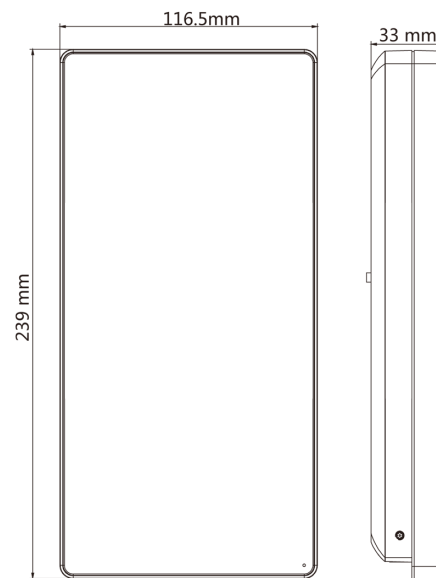

## Specifications

Model	DS-K1T671TMW	DS-K1T671TMFW
Operation system	Linux	
Screen	7 inch touch screen Ratio: 16:9 Resolution: 1024 × 600	
Camera	2 MP dual-lens camera, WDR	
Fingerprint recognizer	/	Support
Indicator	Support	
Recognition mode	Face: 1:1 and 1:N Fingerprint: 1:1 and 1:N	
Face capacity	20,000	
Fingerprint capacity	/	5000
Face recognition duration	< 0.2 s per person	
Face recognition distance	0.3 to 3 m	
Card capacity	50,000	
Card type	M1 card	
Card swiping duration	< 1 s	
Card swiping distance	0 to 5 cm	
Event capacity	100,000	
Interface	Network × 1, RS-485 × 1, Wiegand × 1, USB × 1, alarm output × 1, alarm input × 2, lock × 1, door contact × 1, exit button × 1, tamper × 1	
Network	10/100/1000 Mbps self-adaptive	
Wi-Fi	Support	
Working voltage	12 VDC/3 A	
Working temperature	-30 °C to +60 °C (-22 °F to +140 °F)	
Working humidity	0 to 90% (No condensing)	

### Dimensions

With Fingerprint Module

Without Fingerprint Module