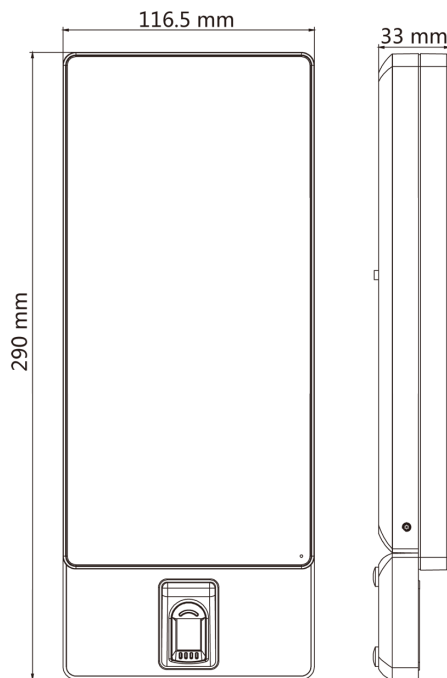

Model	DS-K1T671TMW	DS-K1T671TMFW
Protection level	IP65	
Tamper	Support	

* Exposing the equipment to direct sun light, low ventilation or heat source such as heater or radiator is forbidden (ignorance can cause fire danger).

* For device with fingerprint module, we suggest that do not install the device outdoors.

Dimensions

With Fingerprint Module