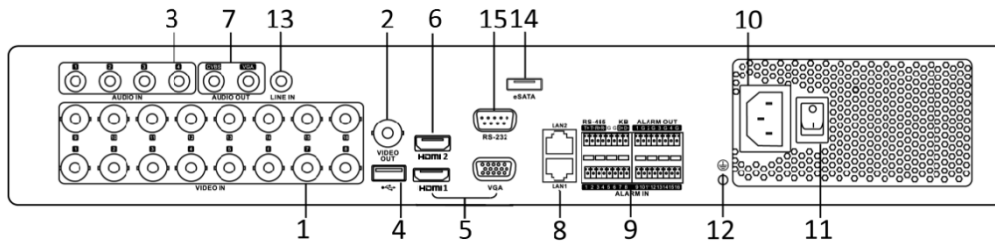

Physical Interface

Index	Description	Index	Description
1	VIDEO IN	9	RS-485 Serial Interface, Keyboard Interface, ALARM IN and ALARM OUT
2	VIDEO OUT	10	100 to 240 VAC Power Input
3	AUDIO IN, RCA Connector	11	Power Switch
4	USB Interface	12	GND
5	HDMI1/VGA Interface	13	LINE IN
6	HDMI2 Interface	14	eSATA Interface
7	CVBS AUDIO OUT and VGA AUDIO OUT	15	RS-232 Serial Interface
8	LAN1 and LAN2 Network Interfaces