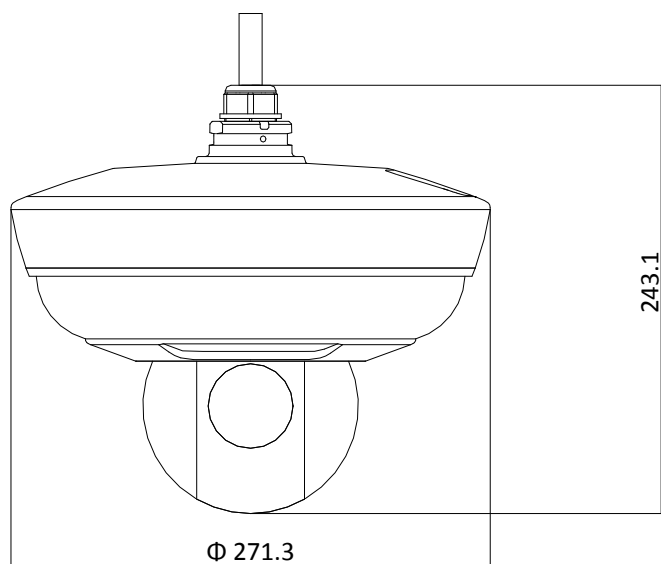

API	Open-ended, support ONVIF, ISAPI, and CGI, support HIKVISION SDK and Third-Party Management Platform
Simultaneous Live View	Up to 4 × 4 channels
User/Host	Up to 32 users 3 levels: Administrator, Operator and User
Security Measures	User authentication (ID and PW), Host authentication (MAC address); HTTPS encryption; IEEE 802.1x port-based network access control; IP address filtering
Client	iVMS-4200, iVMS-4500, iVMS-5200, Hik-Connect
Web Browser	IE8 to 11, Chrome 31.0 to 44, Firefox 30.0 to 51
Interface	
Network Interface	1 RJ45 10 M/100 M Ethernet
Audio Interface	1-ch audio input and 1-ch audio output
Alarm Interface	1-ch alarm input and 1-ch alarm output
General	
Power	12 VDC & PoE+ (802.3 at, class 4) Max.27 W (Max. 9 W for IR)
Working Temperature	-30°C to 65°C (-22°F to 149°F), with heater on
Working Humidity	≤ 90%
Protection Level	IP66, TVS 4000V Lightning Protection, Surge Protection and Voltage Transient Protection
Material	PC & Aluminum alloy
Dimensions	Φ 271.3 mm × 243.1 mm (Φ 10.68" × 9.57")
Weight	Approx. 3.2 kg (7.05 lb)

Available Model

DS-2PT5326IZ-DE (5-50 mm)(4 mm), 12 VDC & PoE+

Dimensions

Unit: mm