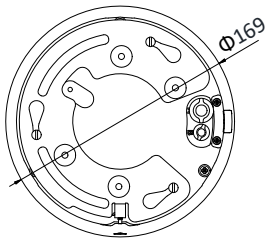

## Specification

Camera Module	
Image Sensor	1/2.8" progressive scan CMOS
Min. Illumination	Color: 0.005 Lux @(F1.6, AGC ON) B/W: 0.001 Lux @(F1.6, AGC ON) 0 Lux with IR
White Balance	Auto/Manual/ATW (Auto-tracking White Balance)/Indoor/Outdoor/Fluorescent Lamp/Sodium Lamp
AGC	Auto/Manual
Shutter Time	1/1 s to 1/30,000 s
Day & Night	IR Cut Filter
Digital Zoom	16×
Privacy Mask	24 programmable privacy masks
Focus Mode	Auto/Semi-automatic/Manual
WDR	120 dB WDR
Lens	
Focal Length	4.8 mm to 120 mm, 25× optical
Zoom Speed	Approx. 3.2 s (optical lens, wide-tele)
FOV	Horizontal field of view: 57.6° to 2.5° (wide-tele) Vertical field of view: 34.4° to 1.4° (wide-tele) Diagonal field of view: 64.5° to 2.9° (wide-tele)
Working Distance	10 mm to 1500 mm (wide-tele)
Aperture Range	F1.6 to F3.5
IR	
IR Distance	50 m
Smart IR	Support
PTZ	
Movement Range (Pan)	360° endless
Pan Speed	Configurable, from 0.1°/s to 300°/s Preset Speed: 350°/s
Movement Range (Tilt)	From -5° to 90° (auto-flip)
Tilt Speed	Configurable, from 0.1°/s to 160°/s Preset Speed: 200°/s
Proportional Zoom	Support
Presets	300
Patrol Scan	8 patrols, up to 32 presets for each patrol
Pattern Scan	4 pattern scans, record time over 10 minutes for each scan
Power-off Memory	Support
Park Action	Preset/Pattern Scan/Patrol Scan/Auto Scan/Tilt Scan/Random Scan/Frame Scan/Panorama Scan
PTZ Position Display	Support
Preset Freezing	Support
Scheduled Task	Preset/Pattern Scan/Patrol Scan/Auto Scan/Tilt Scan/Random Scan/Frame Scan/Panorama Scan/Dome Reboot/Dome Adjust/Aux Output
Compression Standard	
Video Compression	Main Stream: H.265+/H.265/H.264+/H.264 Sub-Stream: H.265/H.264/MJPEG Third Stream: H.265/H.264/MJPEG
H.264 Type	Baseline Profile/Main Profile/High Profile
H.264+	Support
H.265 Type	Main Profile

**Order Model**

DS-2DE4A225IW, 12 VDC & PoE+ (802.3 at, class4)

**Dimensions**

Unit: mm