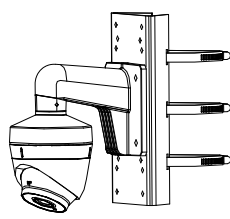

Order Model

DS-2CE56H0T-IT3E

Dimension

Accessory

DS-1272ZJ-110-TRS
Wall Mount

DS-1275ZJ-SUS
Vertical Pole Mount

DS-1276ZJ-SUS
Corner Mount

DS-1280ZJ-S
Junction Box

DS-1281ZJ-S
Inclined Ceiling Mount

Distributed by

HIKVISION®

Headquarters

No.555 Qianmo Road, Binjiang District,
Hangzhou 310051, China
T +86-571-8807-5998
overseasbusiness@hikvision.com

Hikvision USA
T +1-909-895-0400
sales.usa@hikvision.com