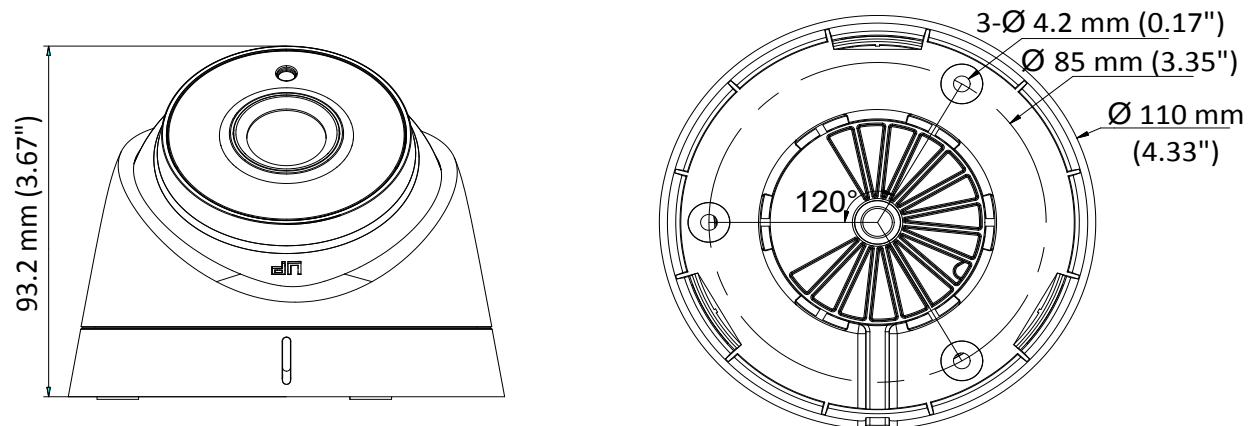

Order Model

DS-2CE56H0T-IT3E

Dimension