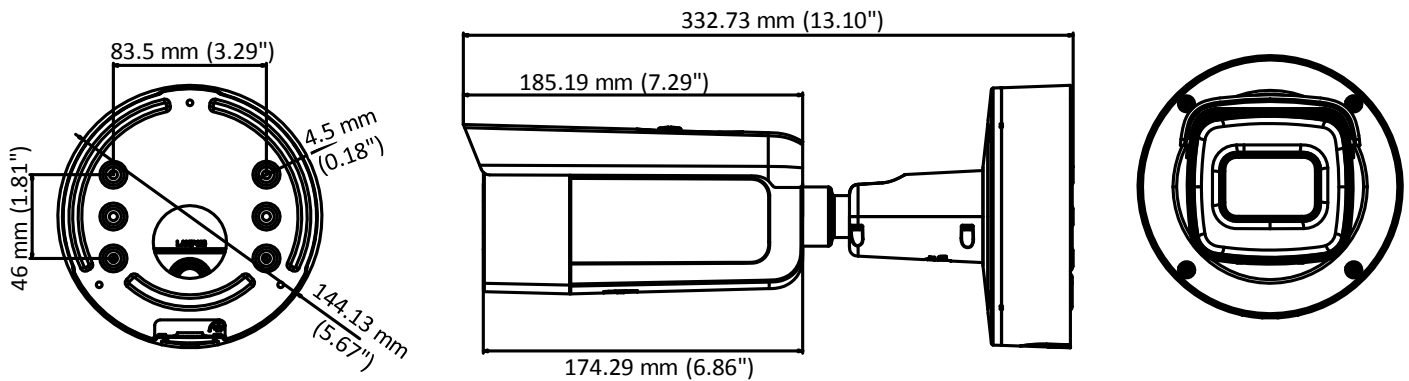

Available Model:

DS-2CD2685FWD-IZS

Dimensions