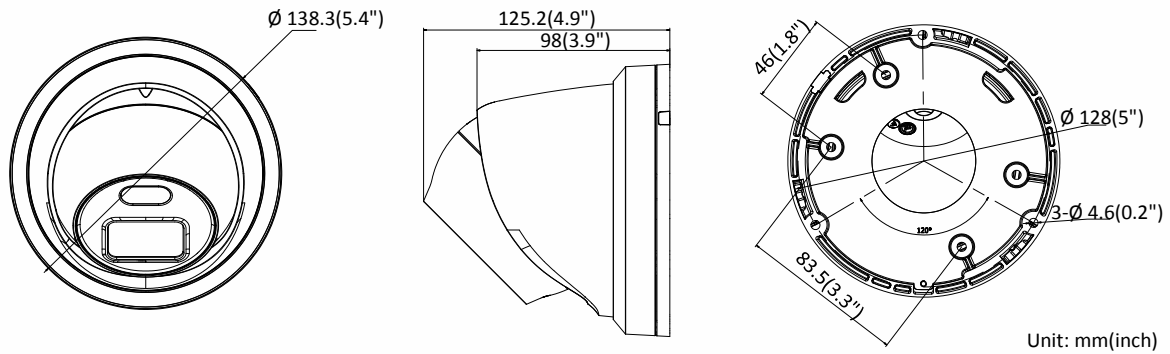

Audio Compression	G.711/G.722.1/G.726/MP2L2/PCM
Audio Bit Rate	64Kbps(G.711)/16Kbps(G.722.1)/16Kbps(G.726)/32-160Kbps(MP2L2)
Network	
Network Storage	Support micro SD/SDHC/SDXC card (128G) local storage, NAS (NFS,SMB/CIFS), ANR
Alarm Trigger	Motion detection, video tampering detection, network disconnected, IP address conflict, illegal login, HDD full, HDD error
Protocols	TCP/IP, ICMP, HTTP, HTTPS, FTP, DHCP, DNS, DDNS, RTP, RTSP, RTCP, PPPoE, NTP, UPnP, SMTP, SNMP, IGMP, 802.1X, QoS, IPv6, UDP, Bonjour
General Function	One-key reset, anti-flicker, three streams, heartbeat, mirror, password protection, privacy mask, watermark, IP address filter
Firmware Version	V5.5.82
API	ONVIF (PROFILE S, PROFILE G), ISAPI
Simultaneous Live View	Up to 6 channels
User/Host	Up to 32 users 3 levels: Administrator, Operator and User
Client	iVMS-4200, Hik-Connect, iVMS-4500, iVMS-5200
Web Browser	Plug-in required live view: IE8+, Chrome 41.0-44, Firefox 30.0-51, Safari 8.0-11 Plug-in free live view: Chrome 45.0+, Firefox 52.0+
Interface	
Communication Interface	1 RJ45 10M/100M self-adaptive Ethernet port
On-board Storage	Built-in micro SD/SDHC/SDXC slot, up to 128 GB
Reset Button	Yes
Audio (-U)	1 audio input (built-in mic), mono sound
General	
Operating Conditions	-30 °C to +60 °C (-22 °F to +140 °F), humidity 95% or less (non-condensing)
Power Supply	12 VDC ± 25%, 5.5 mm coaxial power plug PoE (802.3af, class 3)
Power Consumption	12 VDC, 0.5 A, max. 6 W PoE: (802.3af, 36 V to 57 V), 0.3 A to 0.1 A, max. 7.5 W
Visible Light Range	Up to 30m
Protection Level	-L model: IP67 -LU model: IP66
Material	Camera: Metal, trim ring: Plastic
Dimension	Camera: Φ 138.3 × 125.2 mm (Φ 5.4" × 4.9") With package: 170 × 170 × 150 mm (7" × 7" × 5.9")
Weight	Camera: 575 g (1.3 lb.) With package: 833 g (1.8 lb.)

Available Model

DS-2CD2347G1-L (4/6 mm), DS-2CD2347G1-LU (4/6 mm)

Dimension

Accessory

DS-1273ZJ-140
Wall Mount

DS-1271ZJ-140
Pendant Mount

DS-1280ZJ-DM21
Junction Box

Distributed by